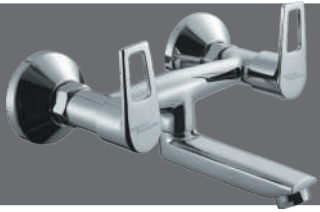

Scan to know more

*Scan the QR Code to download the line drawings, warranty information and product images.

Cat. No.: F570091
Trim Set - Hi Flow Diverter
(Compatible with F860107DCP)
₹1,400/-

Cat. No.: F570049
Trim Set - 3 Inlet Diverter
(Compatible with F850035)
*Knob Shown Here Comes
with Compatible Body
₹2,075/-