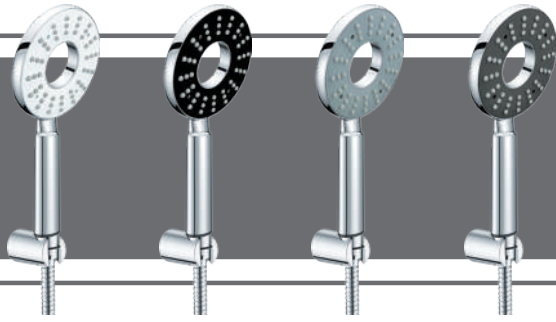

₹21,990/-

Scan to know more

*Scan the QR Code to download the line drawings, warranty information and product images.

HAND SHOWERS

S E R I E S

Cat. No.: F160113 (White)
 Cat. No.: F160114 (Black)
 Cat. No.: F160115 (Grey)
 Cat. No.: F160116 (Dark Grey)
 Polo Hand Shower - SF
 ₹3,175/-