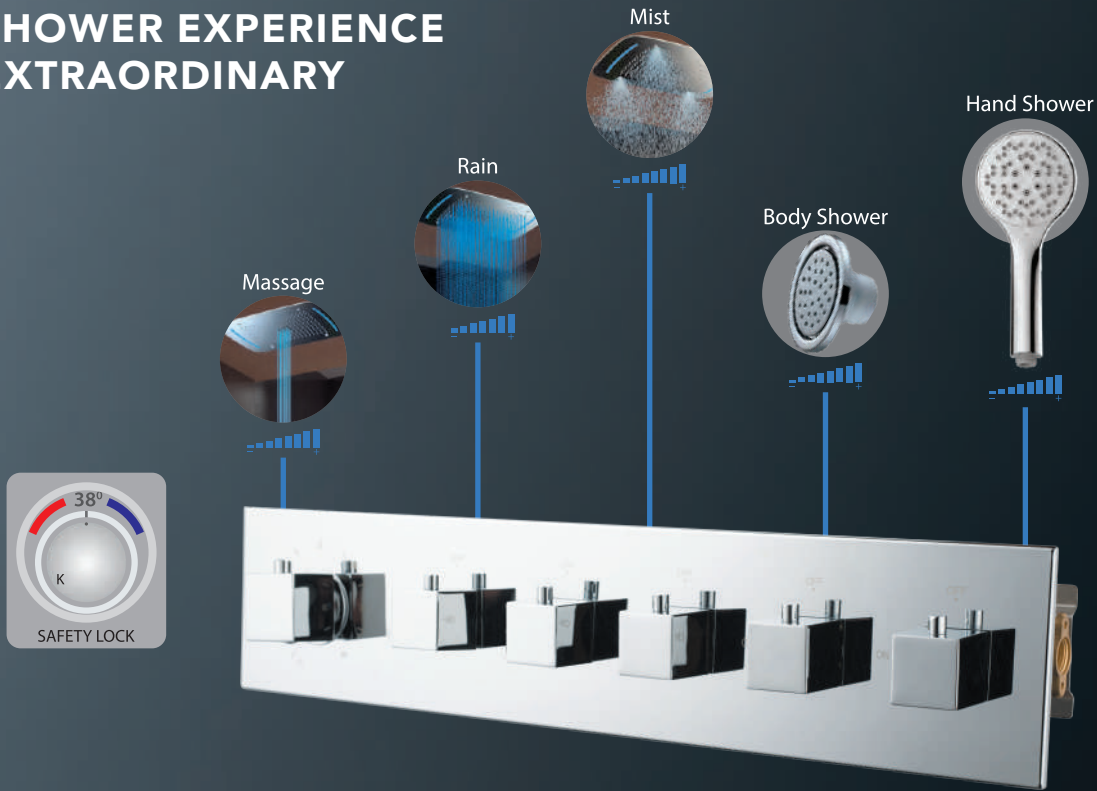

Scan to know more

THERMOSTATS & SHOWERS

Child Safety Lock

Temperture
Controlling
Knob

Multi Flow
Regulator

**MAKE YOUR
SHOWER EXPERIENCE
EXTRAORDINARY**

Cat. No.: F860014
Thermostatic Valve
5 Way Volume
Control
₹39,990/-