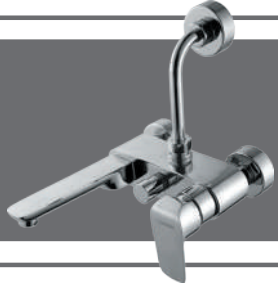

Cat. No.: F400019
Single Lever Bath & Shower
Mixer with Provision of
Overhead Shower
₹11,000/-