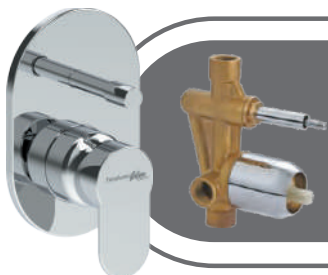

Scan to know more

Scan to know more

Cat. No.: F690035
Exposed Part Kit for Wall
Mounted Basin Tap
(Compatible with F860011)
₹1,700/-

Cat. No.: F690050
Trim Set - Single Lever Diverter &
Diverter Body 35mm
(Compatible with F860065)
₹990/- Trim Set
₹2,450/- Concealed Body