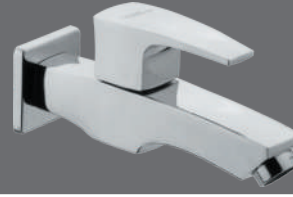

Cat. No.: F520007
Exposed Part Kit for Concealed Stop Cock
(Compatible with F850096,
F850094, F850097, F850095)
₹790/-

Scan to know more

Cat. No.: F520004
Bib Cock with
Wall Flange
₹2,275/-

Scan to know more