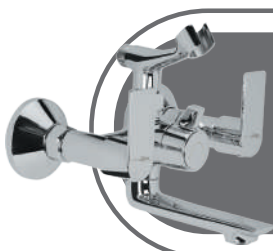

Cat. No.: F650018
Wall Mixer with Crutch
₹5,700/-