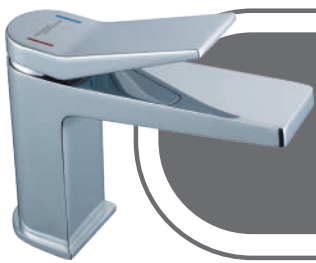

Cat. No.: F410011
Single Lever Basin Mixer
w/o Popup Waste
₹5,825/-