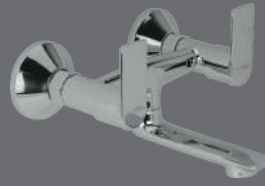

Cat. No.: F650016
Wall Mixer
Non Telephonic
Shower Arrangement
₹4,200/-