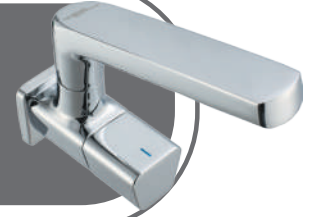

Cat. No.: F530024
Sink Cock with
Swivel Spout
(Wall Mounted)
₹3,100/-

Cat. No.: F530004
Bib Cock 2 in 1
with Wall Flange
₹2,850/-

Cat. No.: F530006
Angle Cock 2 in 1
with Wall Flange
₹2,800/-

Cat. No.: F530027
Sink Mixer with
Swivel Spout
(Table Mounted)
₹7,100/-