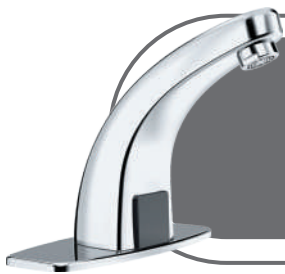

LOW
CONTACT

WORLD CLASS
TECH

LONGER
LIFE CYCLE

SAVE
WATER

Cat. No.: F240011
"Eco" Sensor Faucet
(AC & DC)
₹5,850/-

Scan to know more

Cat. No.: F240005
Sensor Tap
"Immacula" (AC & DC)
₹12,000/-

Scan to know more