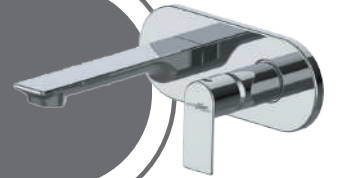

Scan to know more

Scan to know more

Cat. No.: F650035
Exposed Part Kit for Wall
Mounted Basin Tap
(Compatible with F860011)
₹1,425/-

Cat. No.: F650047
Trim Set - Single Lever Diverter
(Compatible with F850090)
₹1,700/-