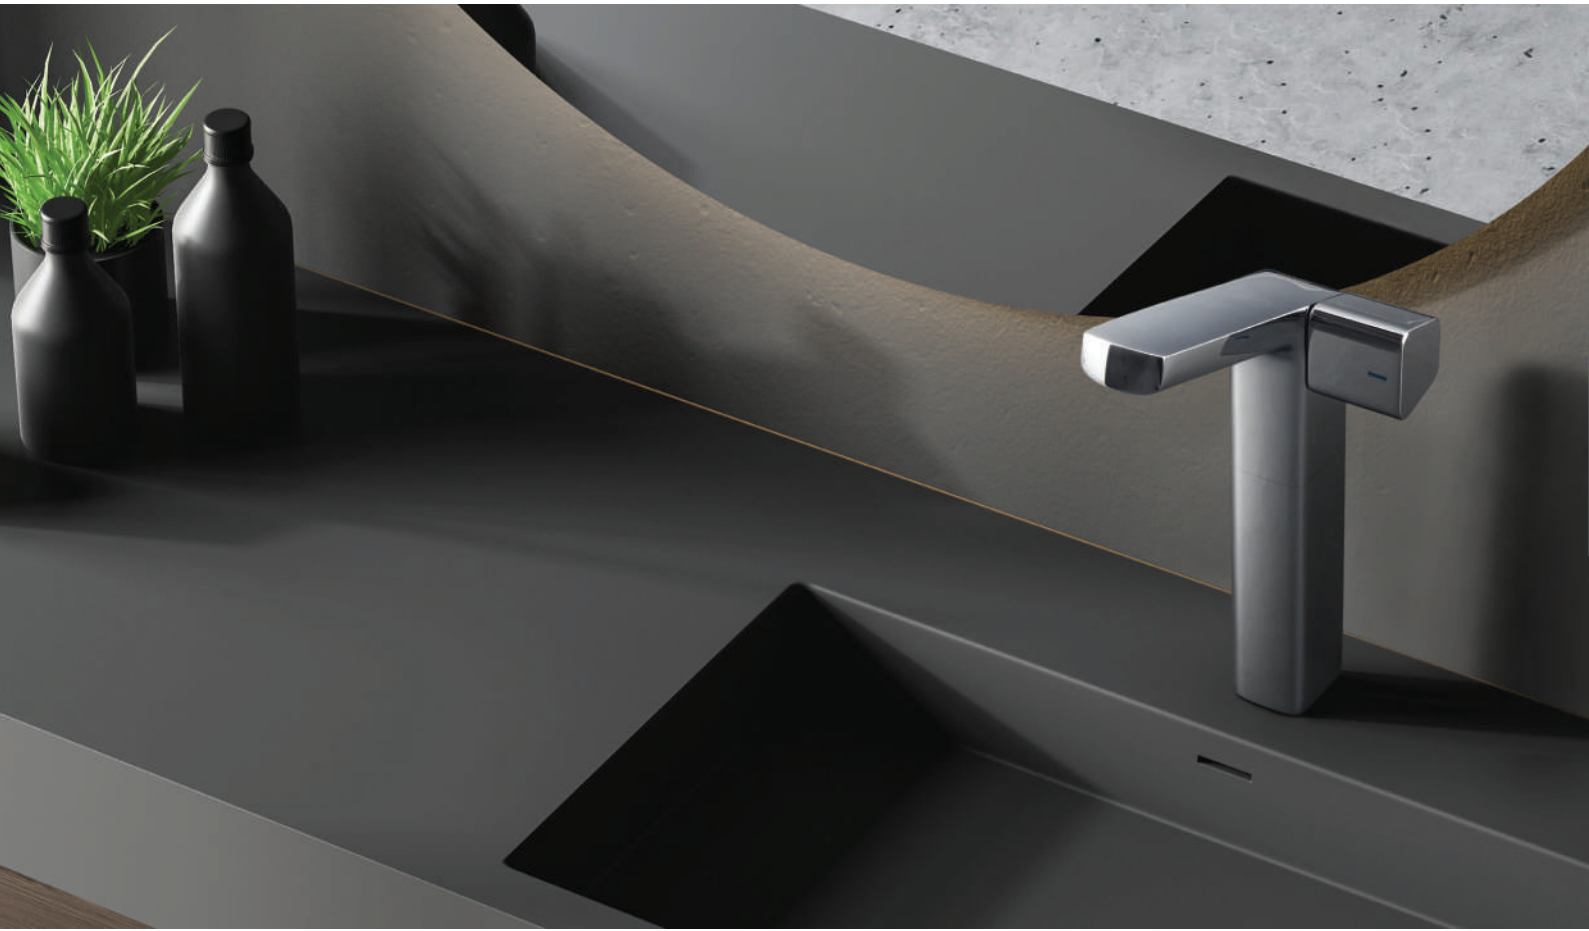

Cat. No.: F530014
Centre Hole Basin Mixer
w/o Popup Waste
₹5,000/-

Scan to know more

Scan to know more

Scan to know more

Scan to know more