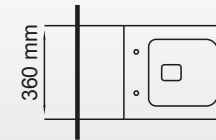

Comes with an attached **Duroplast soft-close seat cover**

Saves cost on labour & maintenance

It requires 2.0 bar pressure for **optimum flushing.**

4AA batteries are required for power supply which is enough to **last up to 1.5 years** for a family of four.

Quick installation in **3-4 hours*** since there's **no need to break the wall**

*T&C Apply.