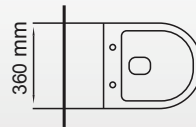

Comes with an attached **Duroplast soft-close seat cover**

Saves cost on labour & maintenance

It requires 2.0 bar pressure for **optimum flushing.**

4AA batteries are required for power supply which is enough to **last up to 1.5 years** for a family of four.

Quick installation in **3-4 hours*** since there's **no need to break the wall**

*T&C Apply.