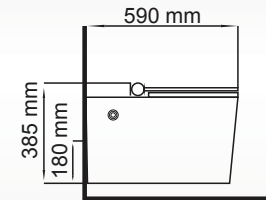

Comes with an attached **Duroplast soft-close seat cover**

Saves cost on labour & maintenance

It requires 2.0 bar pressure for **optimum flushing.**

4AA batteries are required for power supply which is enough to **last up to 1.5 years** for a family of four.

Quick installation in **3-4 hours*** since there's **no need to break the wall**

*T&C Apply.