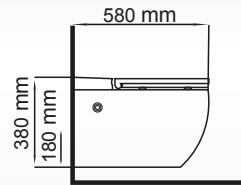

Comes with an attached **Duroplast soft-close seat cover**

Saves cost on labour & maintenance

It requires 2.0 bar pressure for **optimum flushing.**

4AA batteries are required for power supply which is enough to **last up to 1.5 years** for a family of four.

Quick installation in **3-4 hours*** since there's **no need to break the wall**

*T&C Apply.