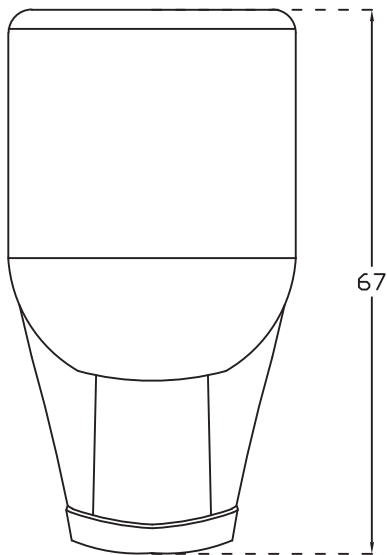

Flora Touchfree One Piece

hindware

CATALOGUE NO: 20107

PRODUCT: EWC One Piece Flora Touchfree

SIZE: 62 cm X 37 cm X 67 cm