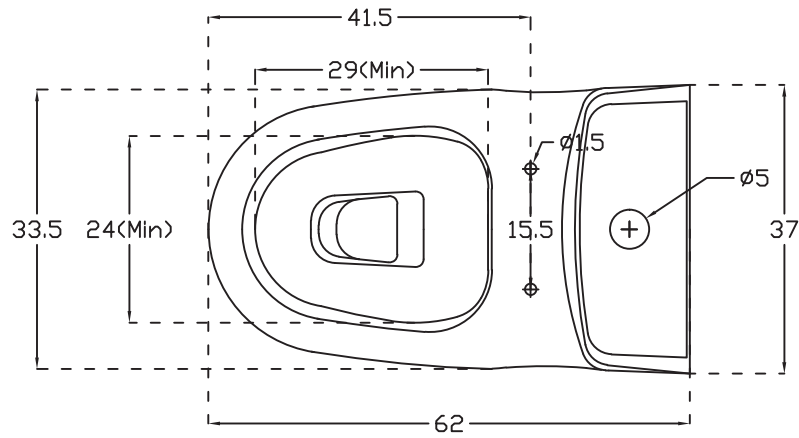

Flora Touchfree One Piece

hindware

CATALOGUE NO: 20107

PRODUCT: EWC One Piece Flora Touchfree

SIZE: 62 cm X 37 cm X 67 cm