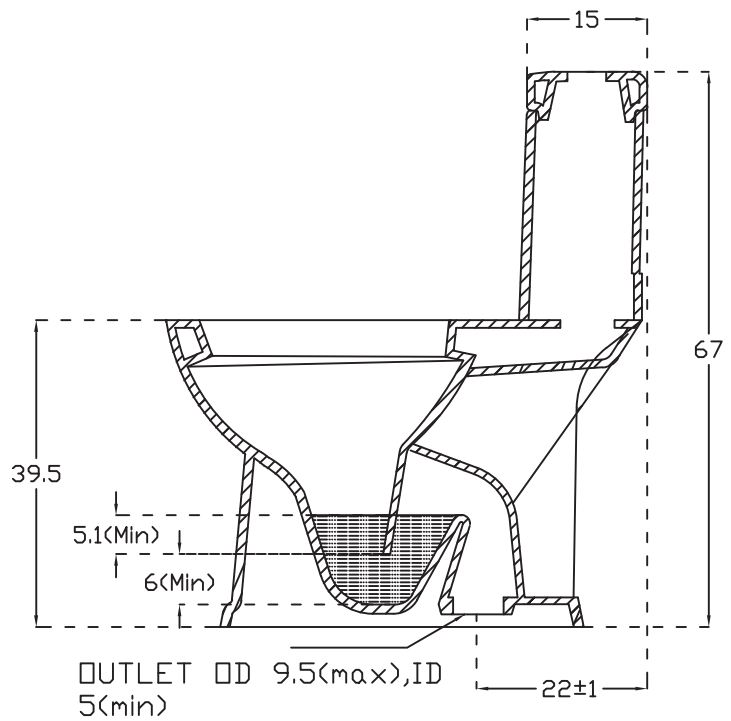

Flora Touchfree One Piece

hindware

CATALOGUE NO: 20107

PRODUCT: EWC One Piece Flora Touchfree

SIZE: 62 cm X 37 cm X 67 cm