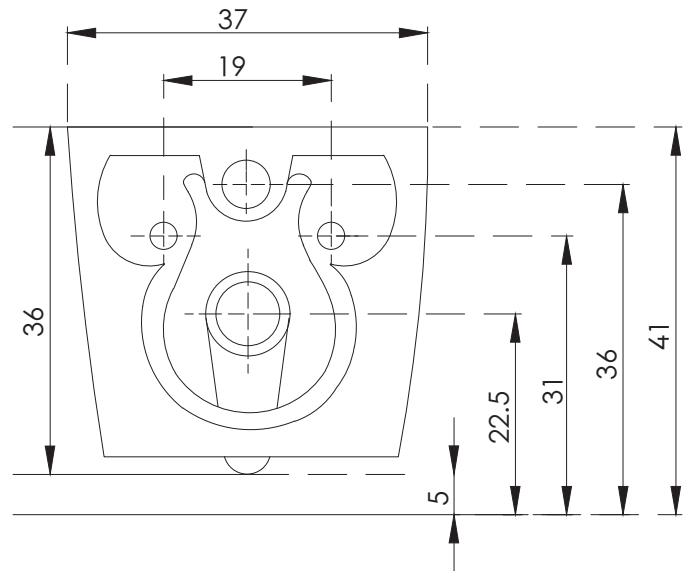

E-CLENZ_EWC WM

All dimensions are in cm

hindware
ITALIAN COLLECTION

CATALOGUE NO: 92592

PRODUCT: EWC WM E-CLENZ

SIZE: 56 cm X 37 cm X 36 cm