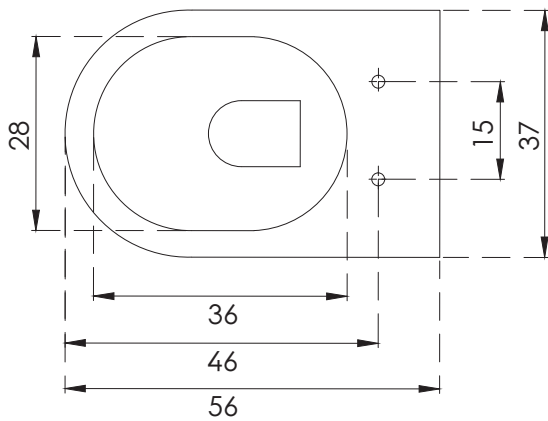

E-CLENZ_EWC WM

All dimensions are in cm

hindware
ITALIAN COLLECTION

CATALOGUE NO: 92592

PRODUCT: EWC WM E-CLENZ

SIZE: 56 cm X 37 cm X 36 cm