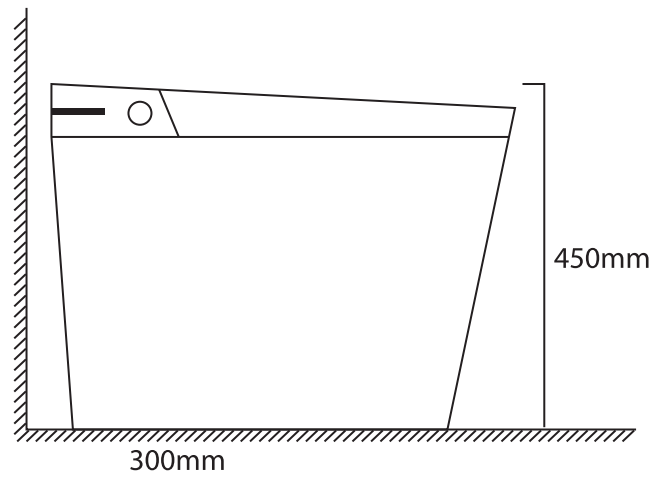

# Imperial\_EWC\_1PC

hardware *italian*  
collection

CATALOGUE NO: 92622

PRODUCT: EWC One Piece Imperial

SIZE: 59 cm X 38 cm X 45 cm