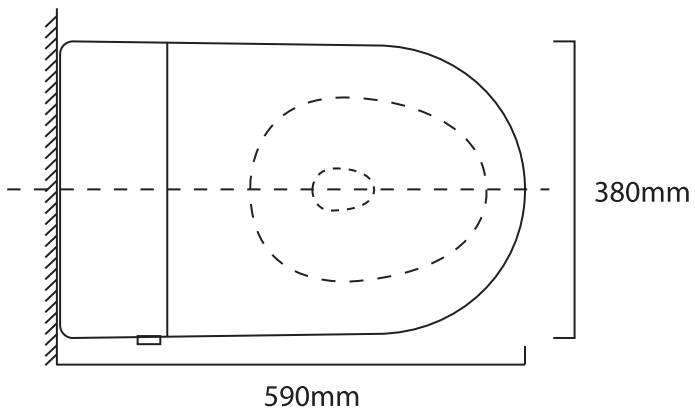

# Imperial\_EWC\_1PC

hardware *italian*  
collection

CATALOGUE NO: 92622

PRODUCT: EWC One Piece Imperial

SIZE: 59 cm X 38 cm X 45 cm