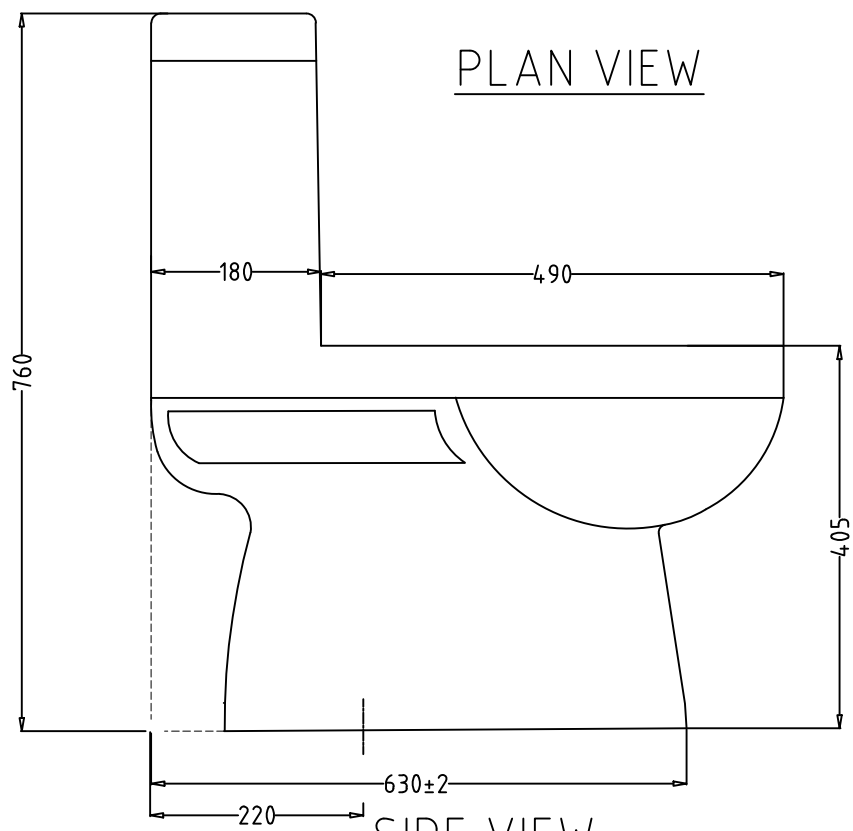

PLAN VIEW

SIDE VIEW

ITALIAN COLLECTION

HSIL LIMITED
BAHADURGARH

CATALOGUE No. 92549

ITEM DESCRIPTION: EWC IMMACULLA 1Pcs S220 SW

DRAWN: ENGINEER QA

DRAWN: UNIT MM

CHECKED: DGM QA

SCALE : 1:1

APPROVED: GM QA

DRAWING
No.:BTD/EWC/060

DATE: 25.7.2020

REV.No.: