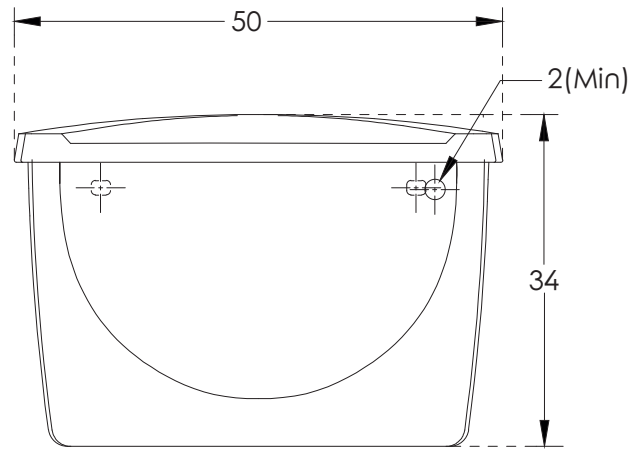

Single Flush_Ceramic Cistern

hindware

PRODUCT: Ceramic Cistern

SIZE: 22.5 cm X 50 cm X 34 cm