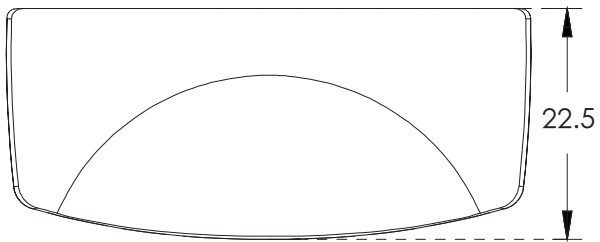

Single Flush_Ceramic Cistern

hindware

PRODUCT: Ceramic Cistern

SIZE: 22.5 cm X 50 cm X 34 cm