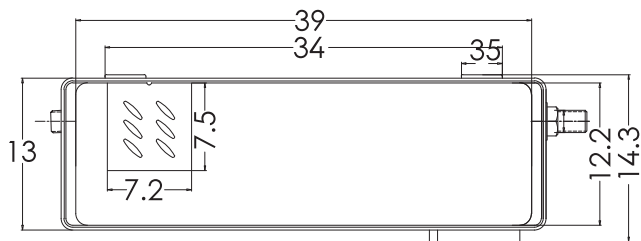

Superb_PVC Cistern

hindware

PRODUCT: PVC Cistern

SIZE: 41.5 cm X 13 cm X 30.5 cm