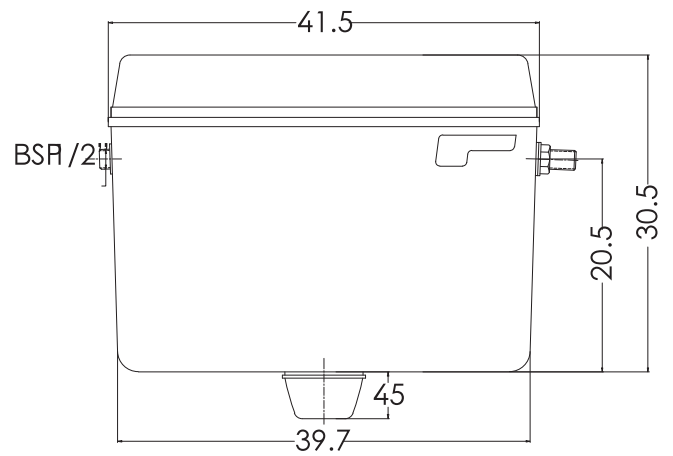

Superb_PVC Cistern

hindware

PRODUCT: PVC Cistern

SIZE: 41.5 cm X 13 cm X 30.5 cm