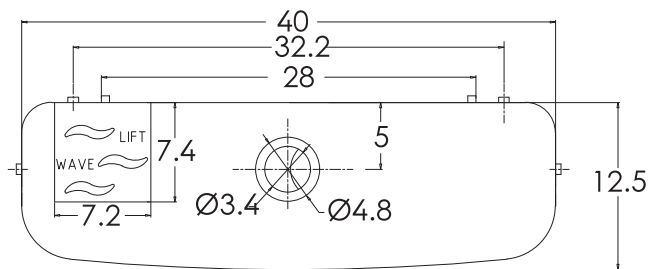

Wave_PVC Cistern

All dimensions are in cm

hindware

PRODUCT: PVC Cistern

SIZE: 40 cm X 12.5 cm X 35.6 cm