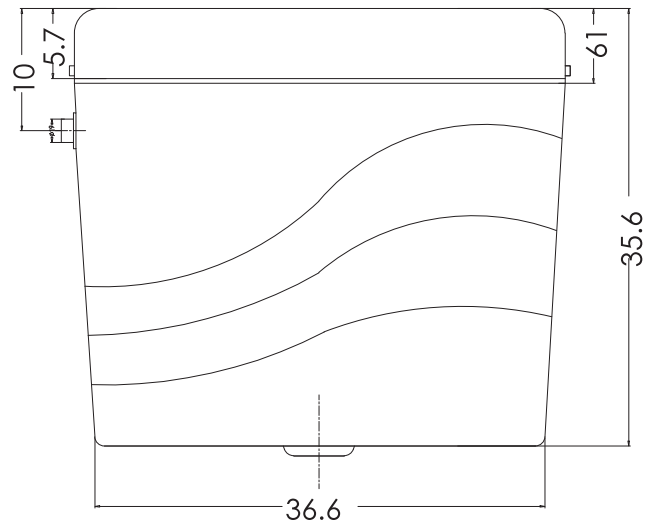

Wave_PVC Cistern

All dimensions are in cm

hindware

PRODUCT: PVC Cistern

SIZE: 40 cm X 12.5 cm X 35.6 cm