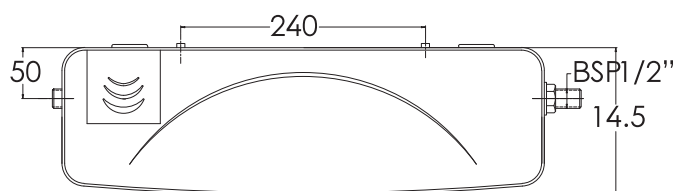

# Sleek Fresh Single Flush\_PVC Cistern

All dimensions are in cm

**hindware**

PRODUCT: PVC Cistern

SIZE: 47 cm X 14.5 cm X 36 cm