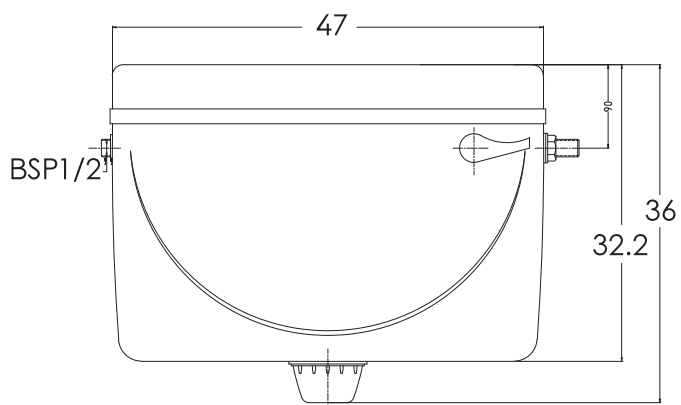

# Sleek Fresh Single Flush\_PVC Cistern

All dimensions are in cm

**hindware**

PRODUCT: PVC Cistern

SIZE: 47 cm X 14.5 cm X 36 cm