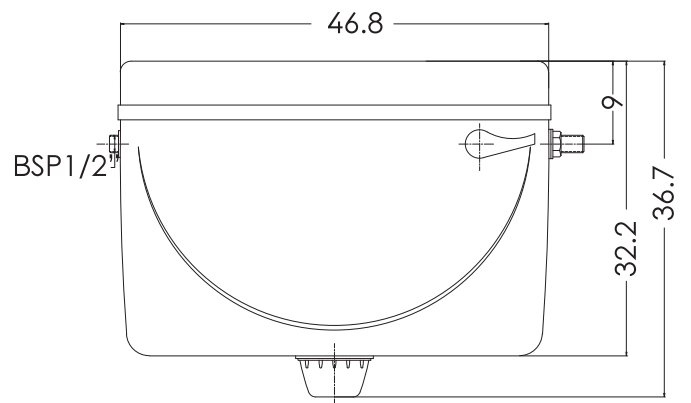

Sleek Fresh ISI_PVC Cistern

hindware

PRODUCT: PVC Cistern

SIZE: 46.8 cm X 14.5 cm X 36.7 cm