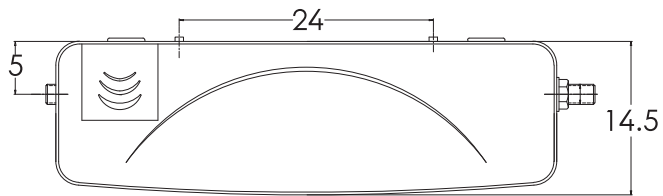

Sleek Fresh ISI_PVC Cistern

hindware

PRODUCT: PVC Cistern

SIZE: 46.8 cm X 14.5 cm X 36.7 cm