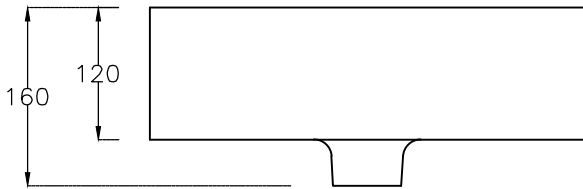

TOP-VIEW

FRONT-VIEW

SECTION-VIEW

		HSIL LIMITED, BAHADURGARH	
CATALOGUE NO:			
ITEM DESCRIPTION: WB Thin Rim Square (395x395x160)mm			
DRAWN:		UNIT:MM	
CHECKED:		SCALE:1:1	
APPROVED		DRAWING:NO:WB/222	
DATE:04.12.18		REV:NO:	