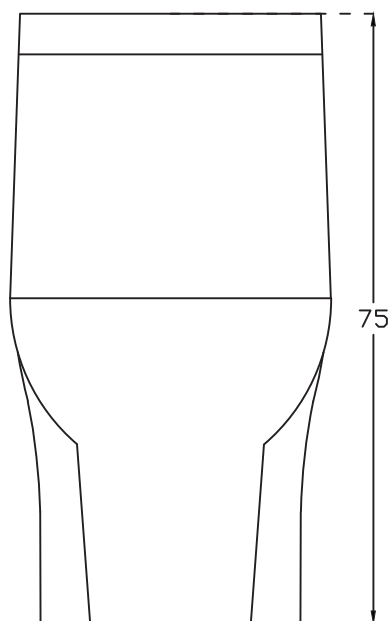

Technical Drawing

PEARL

ONE PIECE EWC

Plan View

Front Elevation