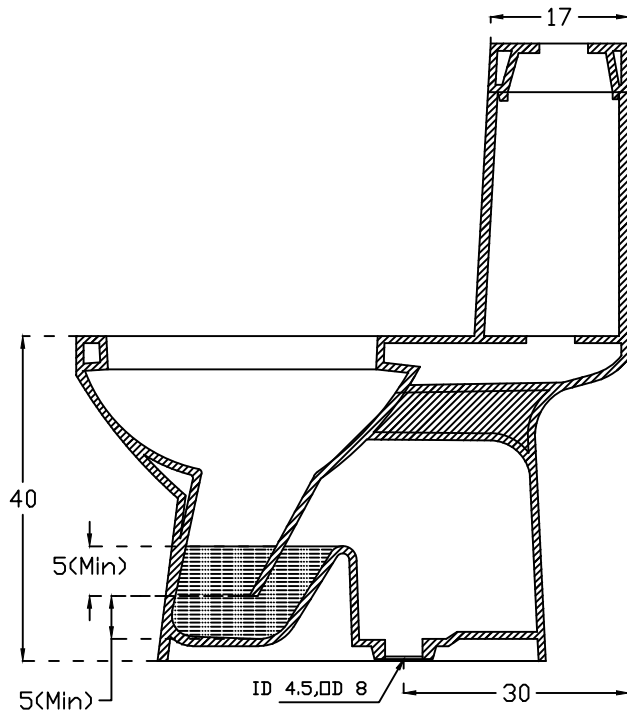

PLAN VIEW

FRONT ELEVATION

SECTIONAL VIEW

hardware ITALIAN COLLECTION		HSIL LIMITED, BAHADURGARH	
CATALOGUE NO: 92532 ITEM DESCRIPTION: ONE PIECE CLOSET IMMACULA 'S' 30 CM (68 x 37 x 76CM)			
DRAWN:		UNIT:CM	
CHECKED:		SCALE:1:10	
APPROVED		DRAWING NO:WC/195	
DATE:21.07.16		REV:ND:	