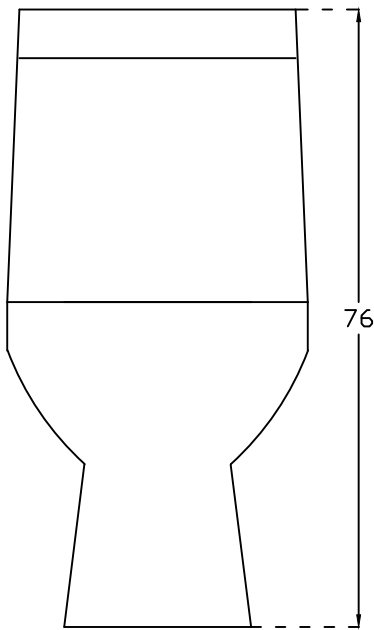

PLAN VIEW

FRONT ELEVATION

SECTIONAL VIEW

hardware ITALIAN COLLECTION		HSIL LIMITED, BAHADURGARH	
CATALOGUE NO: 92532 ITEM DESCRIPTION: ONE PIECE CLOSET IMMACULA 'S' 30 CM (68 x 37 x 76CM)			
DRAWN:		UNIT:CM	
CHECKED:		SCALE:1:10	
APPROVED		DRAWING NO:WC/195	
DATE:21.07.16		REV:ND:	