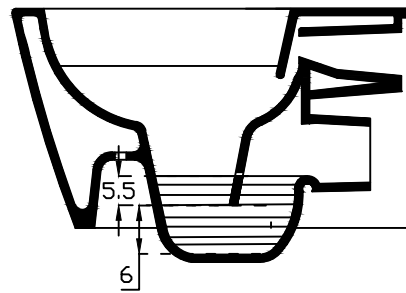

PLAIN VIEW

FRONT ELEVATION

SECTIONAL VIEW

BACK VIEW

hindware ITALIAN COLLECTION		HSIL LIMITED, BAHADURGARH	
CATALOGUE NO: ITEM DESCRIPTION: EWC WALL MOUNTING SLENDER RIMLESS (53x37x35.5cm)			
DRAWN:		UNIT:CM	
CHECKED:		SCALE:1:10	
APPROVED		DRAWING NO:WC/ RL	
DATE:19.02.19		REV:NO:	