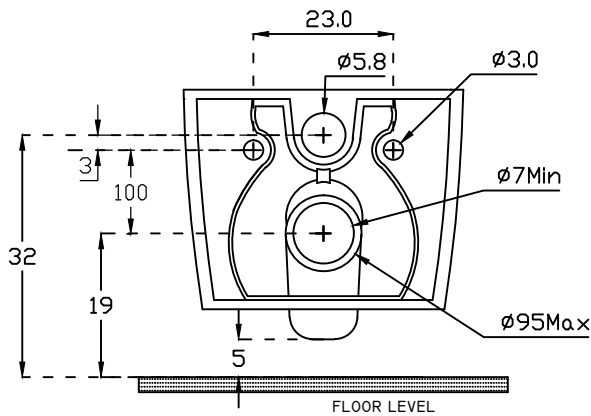

PLAIN VIEW

FRONT ELEVATION

SECTIONAL VIEW

BACK VIEW

hindware ITALIAN COLLECTION		HSIL LIMITED, BAHADURGARH	
CATALOGUE NO: ITEM DESCRIPTION: EWC WALL MOUNTING SLENDER RIMLESS (53x37x35.5cm)			
DRAWN:		UNIT:CM	
CHECKED:		SCALE:1:10	
APPROVED		DRAWING NO:WC/ RL	
DATE:19.02.19		REV:NO:	