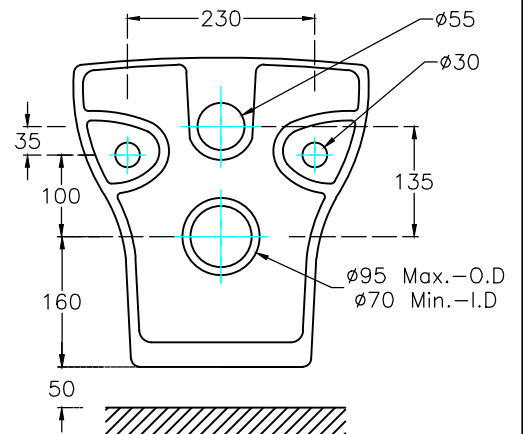

TOP-VIEW

SIDE-VIEW

BACK-VIEW

SECTION-VIEW

<b>hindware</b> ITALIAN COLLECTION		HSIL LIMITED, BAHADURGARH	
CATALOGUE NO: 92581		ITEM DESCRIPTION: EWC W/M FLUID (515x360x385mm)	
DRAWN:		UNIT:MM	
CHECKED:		SCALE:1:1	
APPROVED		DRAWING:NO:WC/221	
DATE:17.06.19		REV:NO:	