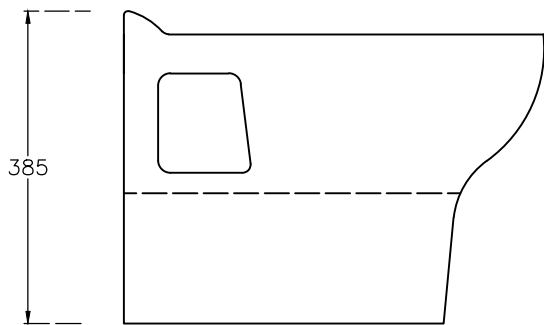

TOP-VIEW

SIDE-VIEW

BACK-VIEW

SECTION-VIEW

<b>hindware</b> ITALIAN COLLECTION		HSIL LIMITED, BAHADURGARH	
CATALOGUE NO: 92581		ITEM DESCRIPTION: EWC W/M FLUID (515x360x385mm)	
DRAWN:		UNIT:MM	
CHECKED:		SCALE:1:1	
APPROVED		DRAWING:NO:WC/221	
DATE:17.06.19		REV:NO:	