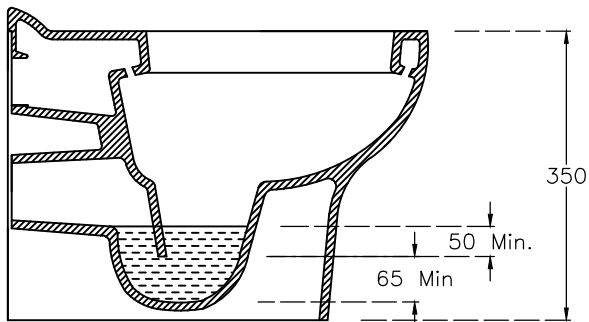

TOP-VIEW

SIDE-VIEW

BACK-VIEW

SECTION-VIEW

<b>hindware</b> ITALIAN COLLECTION		HSIL LIMITED, BAHADURGARH	
CATALOGUE NO: 92581		ITEM DESCRIPTION: EWC W/M FLUID (515x360x385mm)	
DRAWN:		UNIT:MM	
CHECKED:		SCALE:1:1	
APPROVED		DRAWING:NO:WC/221	
DATE:17.06.19		REV:NO:	