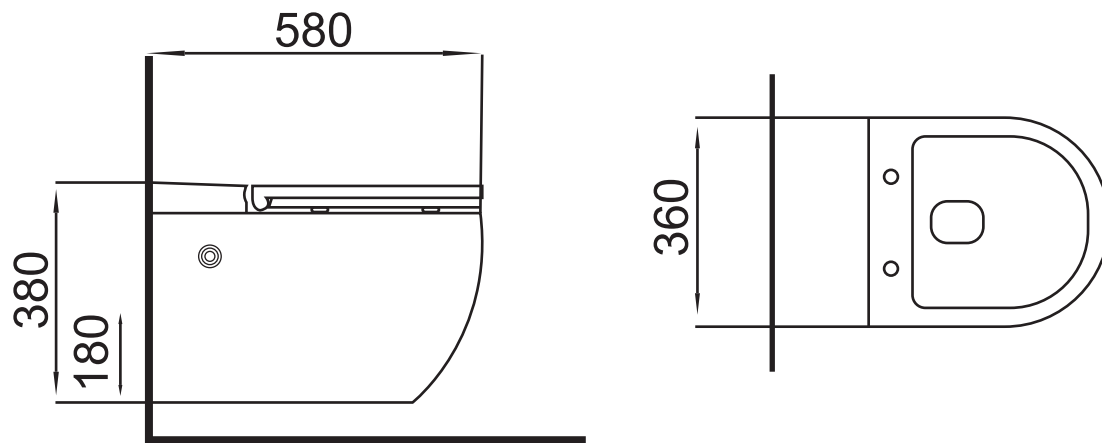

Tankless S1

hindware
ITALIAN COLLECTION

CATALOGUE NO: 92591

PRODUCTS: EWC WM TANKLESS S1

SIZE: 58 cm X 36 cm X 38 cm