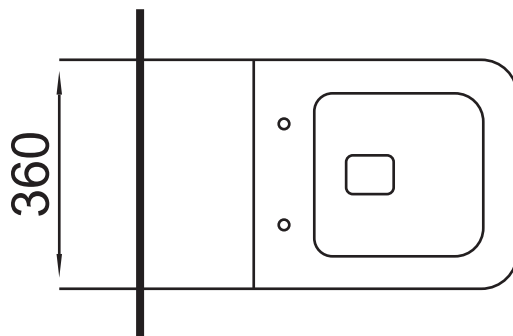

Tankless S2

hindware
ITALIAN COLLECTION

CATALOGUE NO: 92593

PRODUCTS: EWC WM TANKLESS S2

SIZE: 59 cm X 36 cm X 38.5 cm