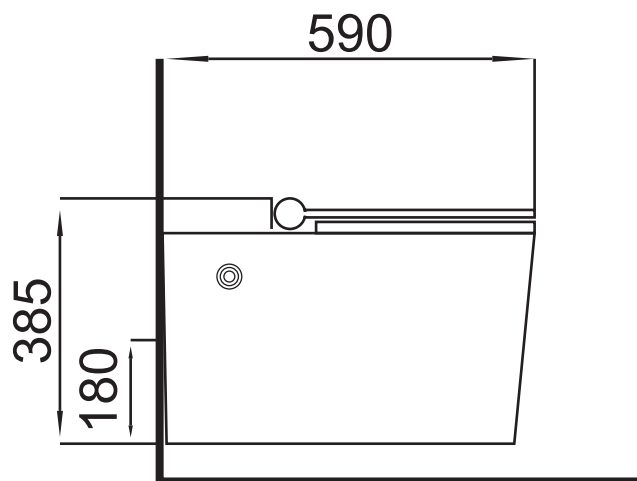

Tankless S2

hindware
ITALIAN COLLECTION

CATALOGUE NO: 92593

PRODUCTS: EWC WM TANKLESS S2

SIZE: 59 cm X 36 cm X 38.5 cm