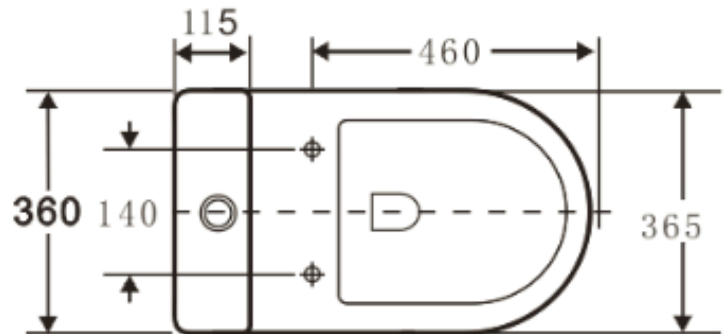

Cora One Piece S220

All dimensions are in mm

hindware
ITALIAN COLLECTION

CATALOGUE NO: 92595

PRODUCTS: EWC One Piece Cora (S-220)

SIZE: 67.5 cm X 38 cm X 77 cm