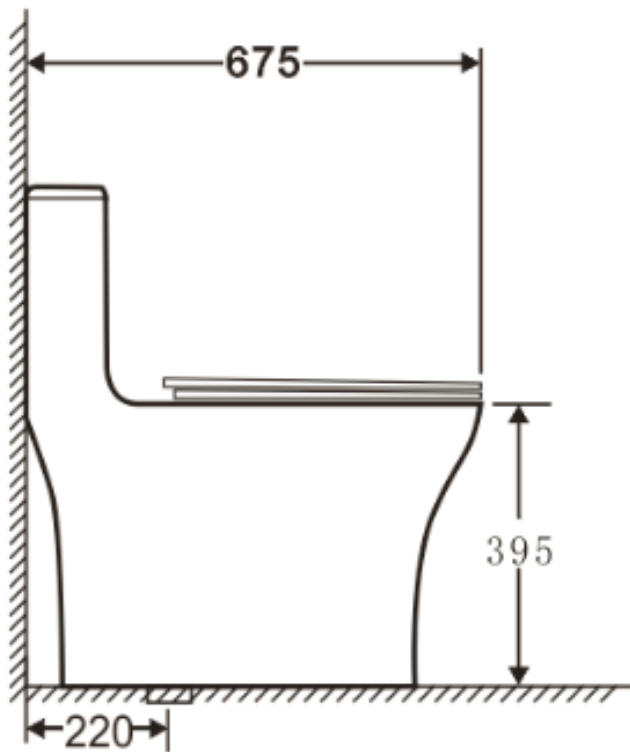

Cora One Piece S220

All dimensions are in mm

hindware
ITALIAN COLLECTION

CATALOGUE NO: 92595

PRODUCTS: EWC One Piece Cora (S-220)

SIZE: 67.5 cm X 38 cm X 77 cm