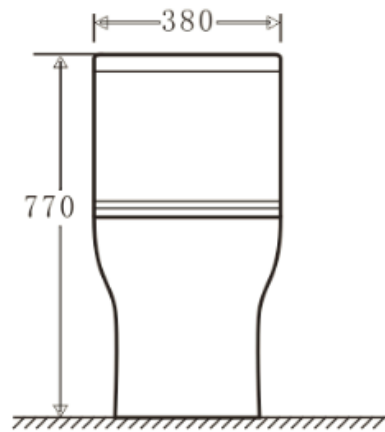

Cora One Piece S220

All dimensions are in mm

hindware
ITALIAN COLLECTION

CATALOGUE NO: 92595

PRODUCTS: EWC One Piece Cora (S-220)

SIZE: 67.5 cm X 38 cm X 77 cm