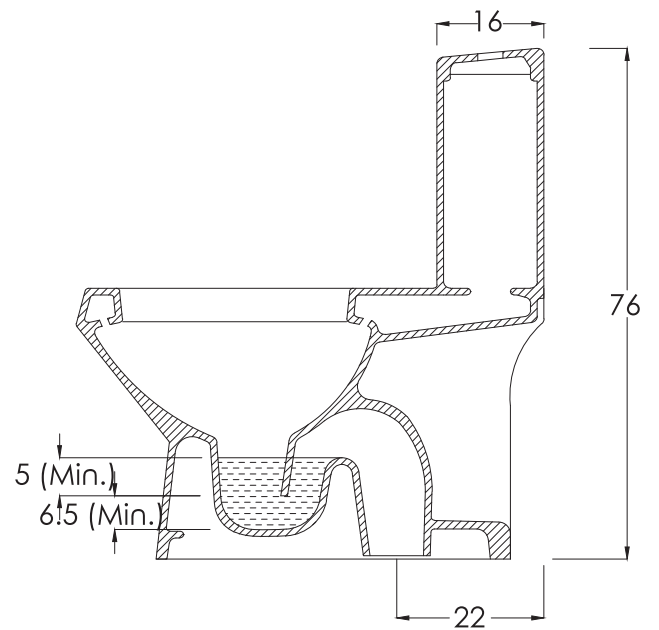

# Enigma\_EWC\_1PC

hardware *italian*  
collection

CATALOGUE NO: 92577

PRODUCT: EWC One Piece Enigma

SIZE: 70 cm X 37 cm X 76 cm