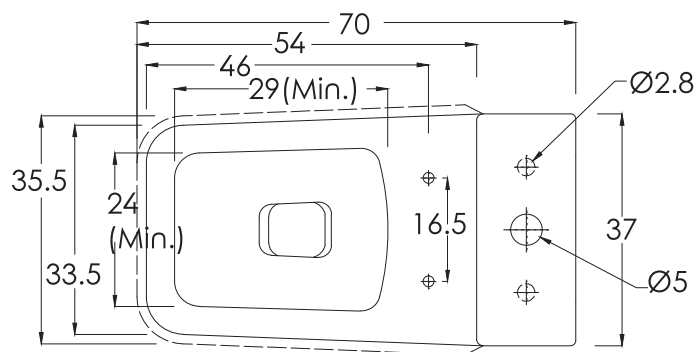

# Enigma\_EWC\_1PC

hardware *italian*  
collection

CATALOGUE NO: 92577

PRODUCT: EWC One Piece Enigma

SIZE: 70 cm X 37 cm X 76 cm