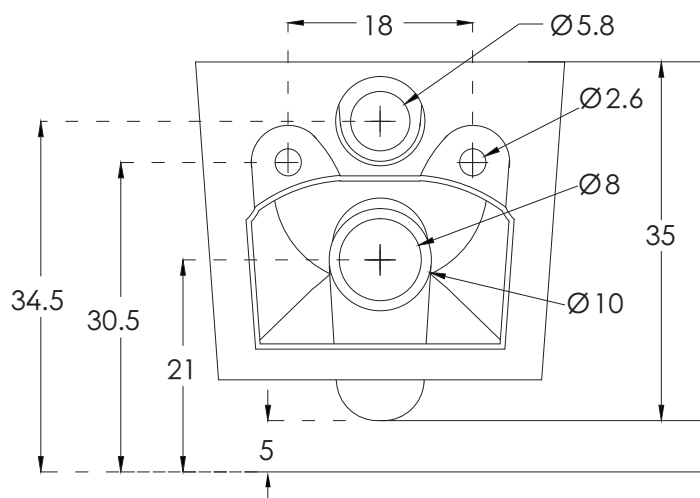

Ebello_EWC_WM

All dimensions are in cm

hindware
ITALIAN COLLECTION

CATALOGUE NO: 92567

PRODUCT: EWC WM Ebello

SIZE: 52 cm X 36 cm X 35 cm