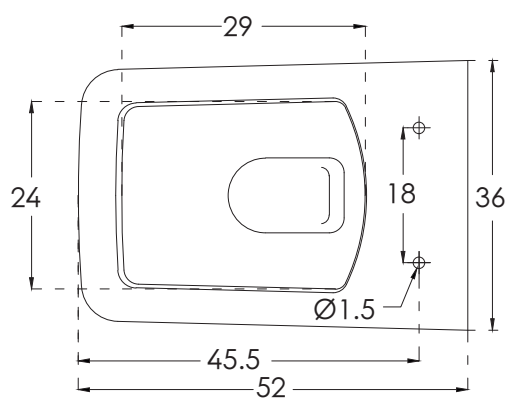

Ebello_EWC_WM

All dimensions are in cm

hindware
ITALIAN COLLECTION

CATALOGUE NO: 92567

PRODUCT: EWC WM Ebello

SIZE: 52 cm X 36 cm X 35 cm