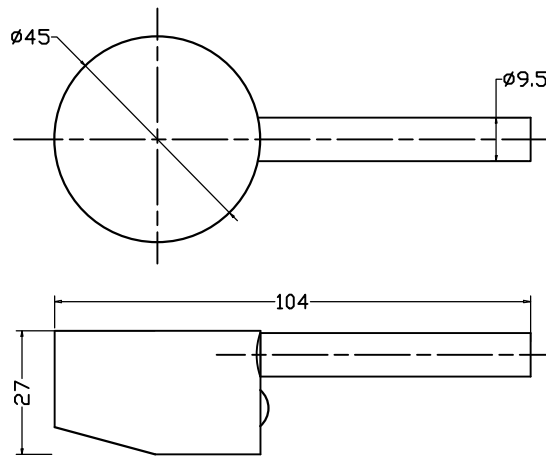

GLASSY

SL HANDLE

SPOUT

PLATE

FLORA-F280029  
 EXP.PART -WALL MOUNTED BASIN MIXER