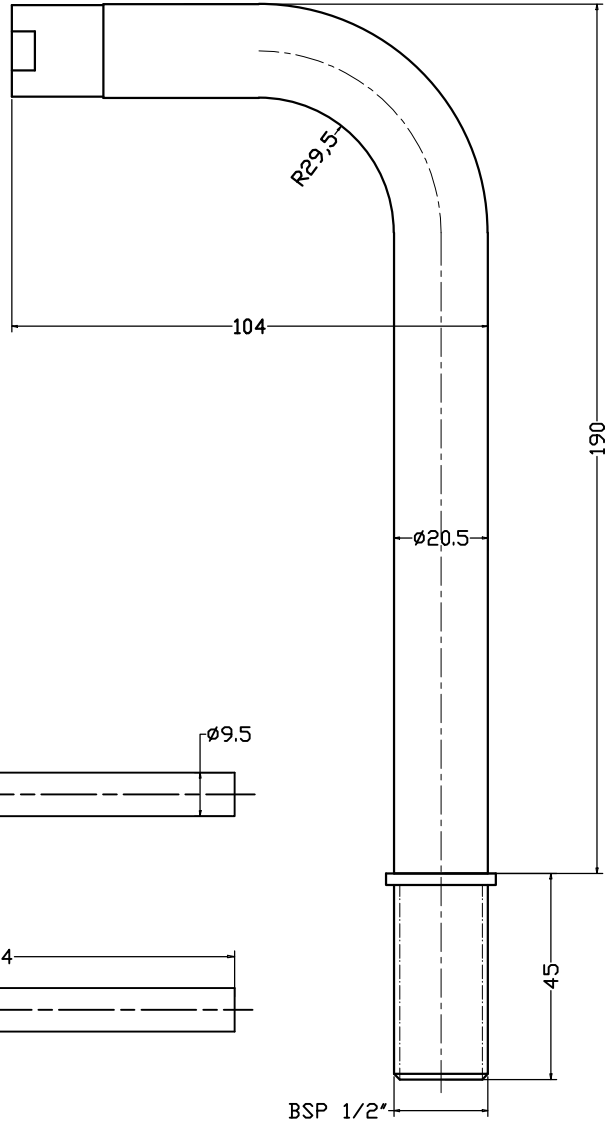

GLASSY

SL HANDLE

SPOUT

PLATE

FLORA-F280029  
 EXP.PART -WALL MOUNTED BASIN MIXER