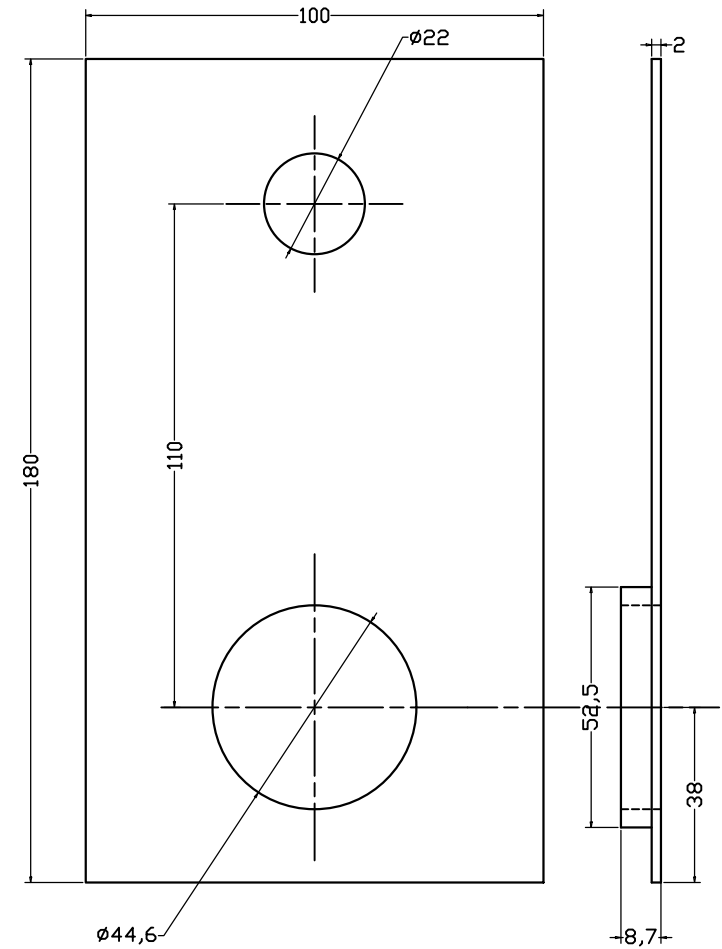

GLASSY

SL HANDLE

SPOUT

PLATE

FLORA-F280029  
 EXP.PART -WALL MOUNTED BASIN MIXER