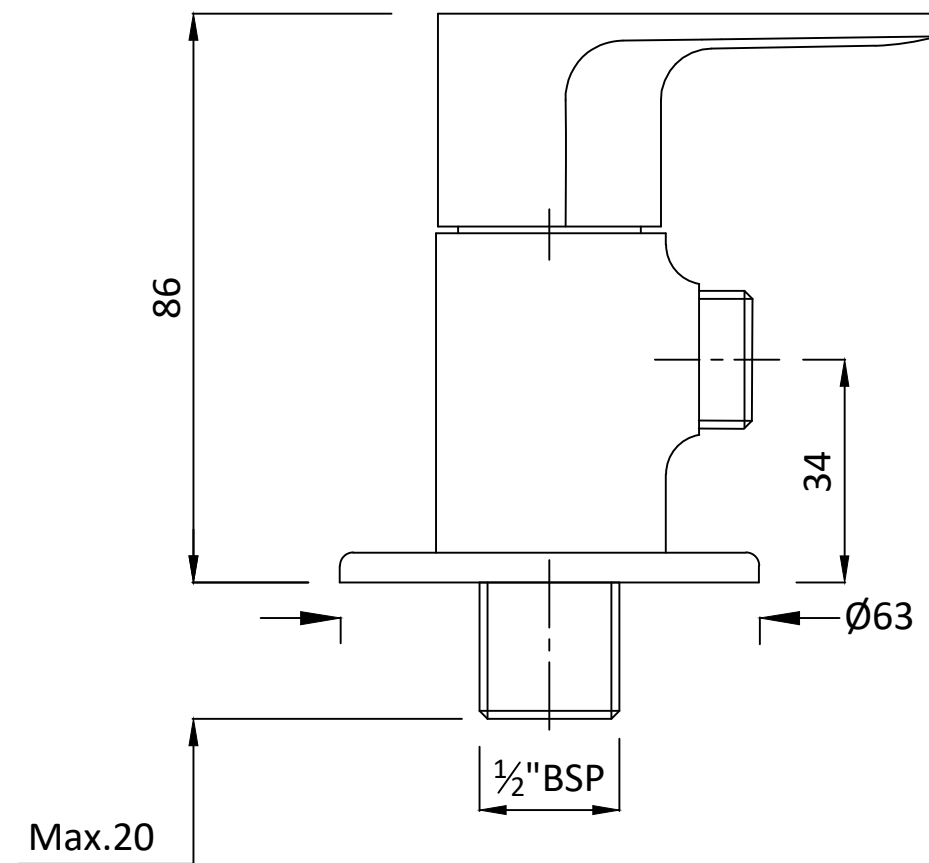

PART DESCRIPTION : ANGULAR STOP COCK WIT W.FLANGE

CAT NO. : F340006CP

RSC/019