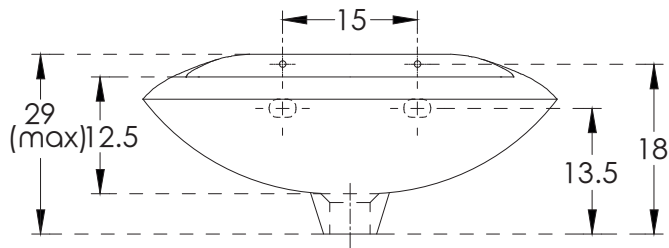

Matrix Set

hindware

CATALOGUE NO: 70002

PRODUCT: Matrix Set

SIZE (EWC): 66 cm X 35 cm X 88 cm

SIZE (WB): 46 cm X 36 cm X 18 cm