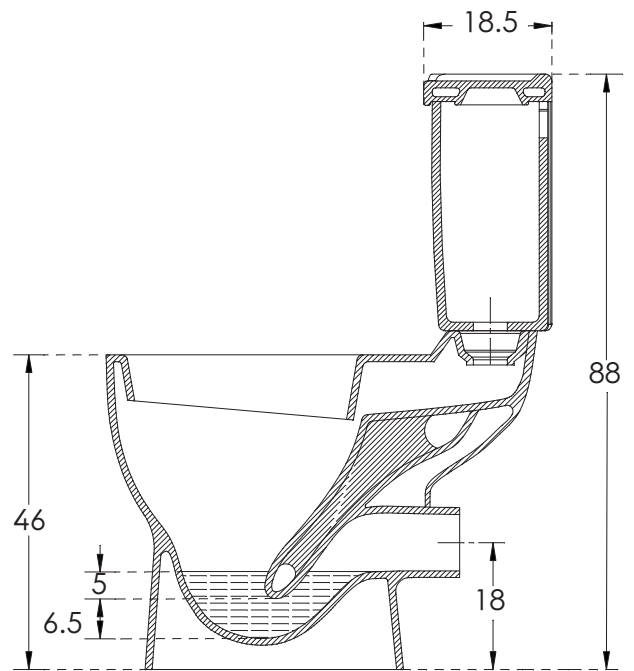

Matrix Set

hindware

CATALOGUE NO: 70002

PRODUCT: Matrix Set

SIZE (EWC): 66 cm X 35 cm X 88 cm

SIZE (WB): 46 cm X 36 cm X 18 cm