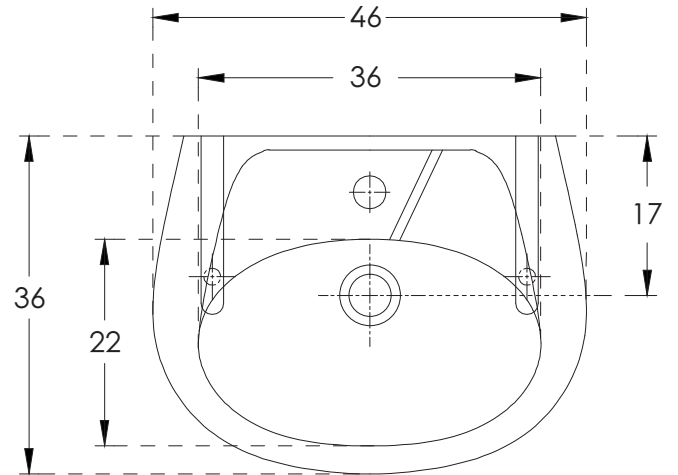

Matrix Set

hindware

CATALOGUE NO: 70002

PRODUCT: Matrix Set

SIZE (EWC): 66 cm X 35 cm X 88 cm

SIZE (WB): 46 cm X 36 cm X 18 cm