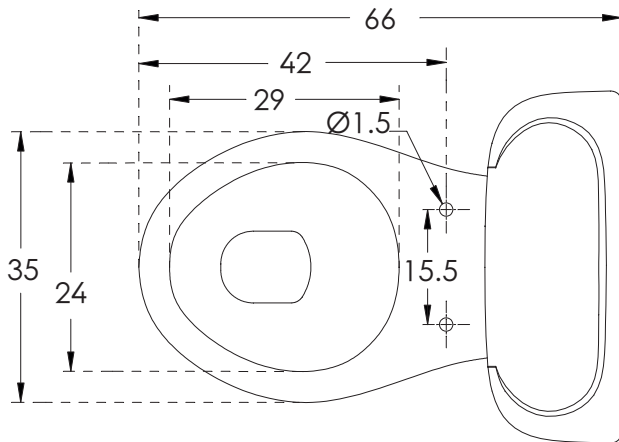

Matrix Set

hindware

CATALOGUE NO: 70002

PRODUCT: Matrix Set

SIZE (EWC): 66 cm X 35 cm X 88 cm

SIZE (WB): 46 cm X 36 cm X 18 cm