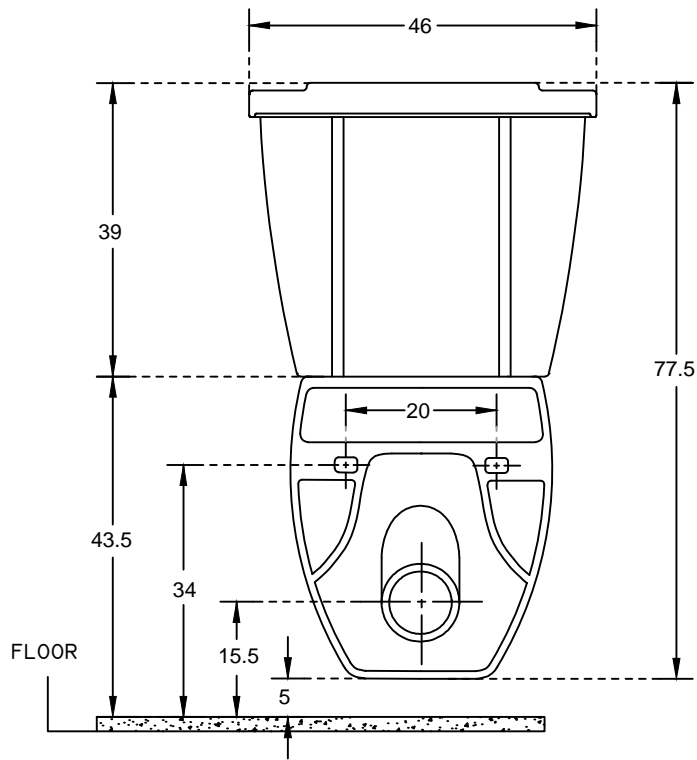

PLAN VIEW

BACK VIEW

hindware

HSIL LIMITED,
BAHADURGARH

CATALOGUE No.: 20058 / 21028
ITEM DESCRIPTION: EWC EXTD. WALL MTD. STUDIO
(WITH CISTERN) (66 x 46 X 77.5 cm)

DRAWN: UNIT: CM

CHECKED: SCALE: 1:10

APPROVED: DRG. No.: WC/027
Rev. No.: 1