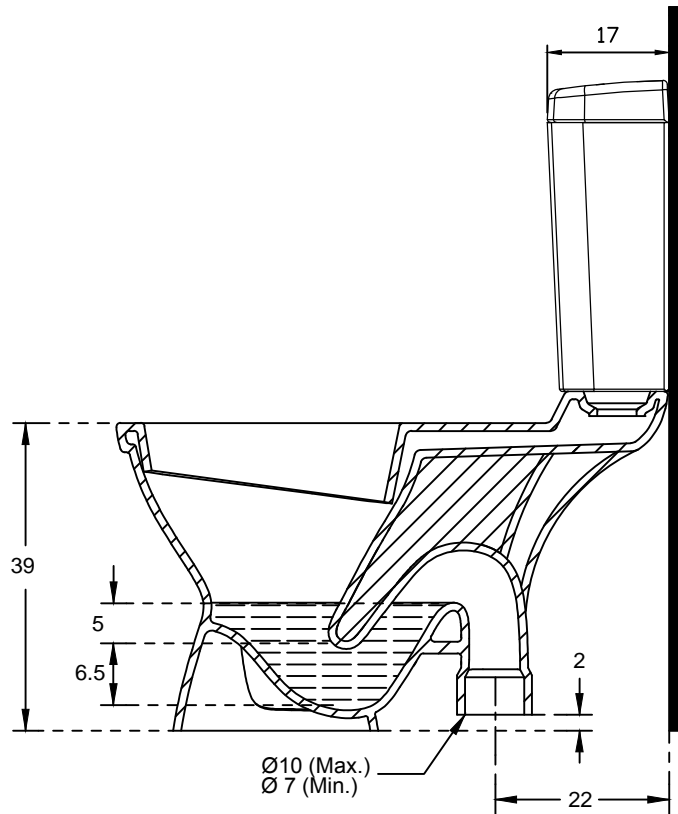

PLAN VIEW

FRONT ELEVATION

SECTIONAL VIEW

hindware		HSIL LIMITED, BAHADURGARH	
CATALOGUE No.:	20074 / 21054		
ITEM DESCRIPTION:	EWC ALPHA 'S' 220 WITH CISTERN (70 X 36 X 81.5 cm)		
DRAWN:		UNIT:	CM
CHECKED:		SCALE:	1:10
APPROVED:		DRG. No.:	WC/083
DATE:	16.06.15	Rev. No.:	