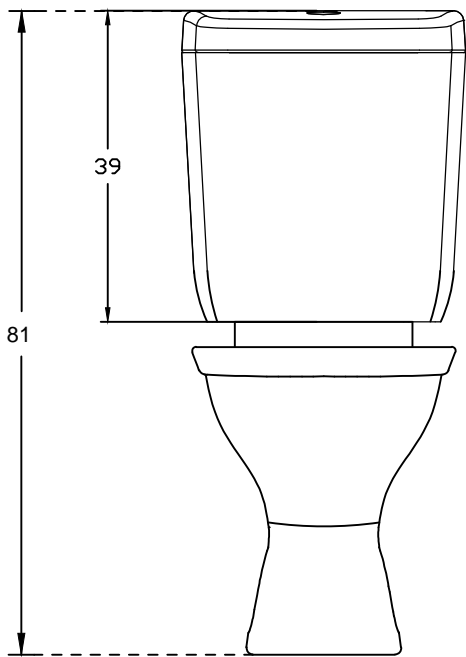

PLAN VIEW

FRONT ELEVATION

SECTIONAL VIEW

hindware		HSIL LIMITED, BAHADURGARH	
CATALOGUE No.:	20074 / 21054		
ITEM DESCRIPTION:	EWC ALPHA 'S' 220 WITH CISTERN (70 X 36 X 81.5 cm)		
DRAWN:		UNIT:	CM
CHECKED:		SCALE:	1:10
APPROVED:		DRG. No.:	WC/083
DATE:	16.06.15	Rev. No.:	