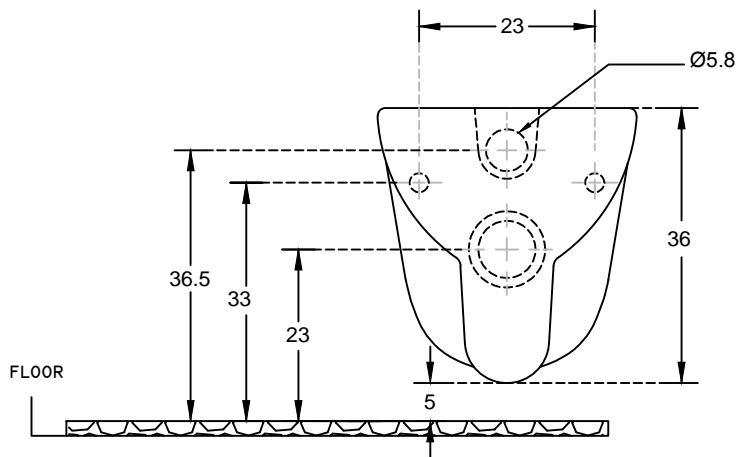

PLAN VIEW

FRONT ELEVATION

hindware ITALIAN COLLECTION		HSIL LIMITED, BAHADURGARH	
CATALOGUE No.: 92024		ITEM DESCRIPTION: EWC W/M ENIGMA (54.5 x 34.5 X 36cm)	
DRAWN:		UNIT: CM	
CHECKED:		SCALE: 1:10	
APPROVED:		DRG. No.: WC/065 REV. No.: 1	
DATE: 15.01.2011			