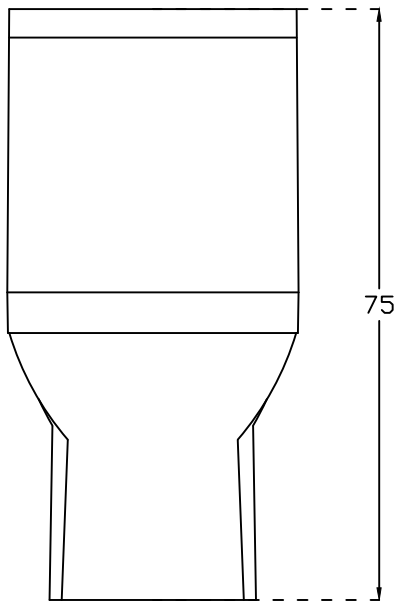

PLAN VIEW

FRONT ELEVATION

SECTIONAL VIEW

hindware ITALIAN COLLECTION		HSIL LIMITED, BAHADURGARH	
CATALOGUE NO: 92099 ITEM DESCRIPTION: EWC ONE PIECE BERLIN 'S' 30CM (67 X 36 X 75CM)			
DRAWN:		UNIT:CM	
CHECKED:		SCALE:1:10	
APPROVED		DRAWING NO:WC/163	
DATE:25.08.15		REV:ND1	