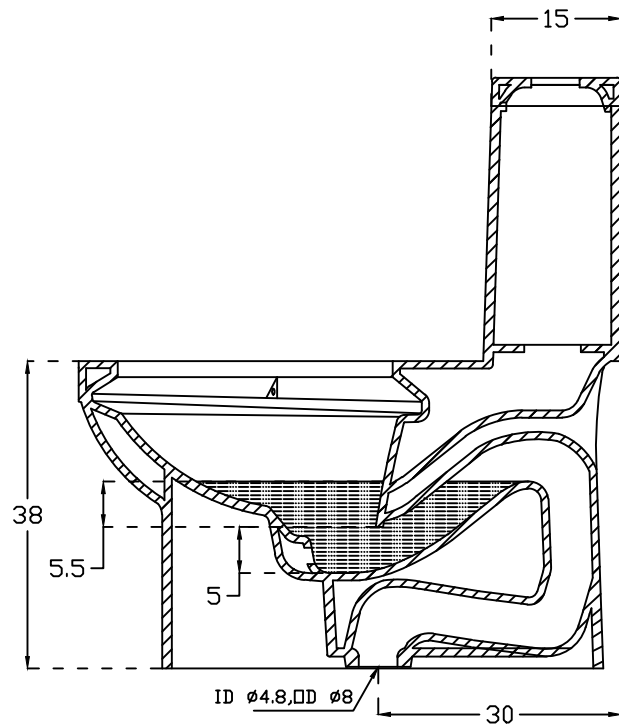

PLAN VIEW

FRONT ELEVATION

SECTIONAL VIEW

hindware ITALIAN COLLECTION		HSIL LIMITED, BAHADURGARH	
CATALOGUE NO: 92099 ITEM DESCRIPTION: EWC ONE PIECE BERLIN 'S' 30CM (67 X 36 X 75CM)			
DRAWN:		UNIT:CM	
CHECKED:		SCALE:1:10	
APPROVED		DRAWING NO:WC/163	
DATE:25.08.15		REV:ND1	