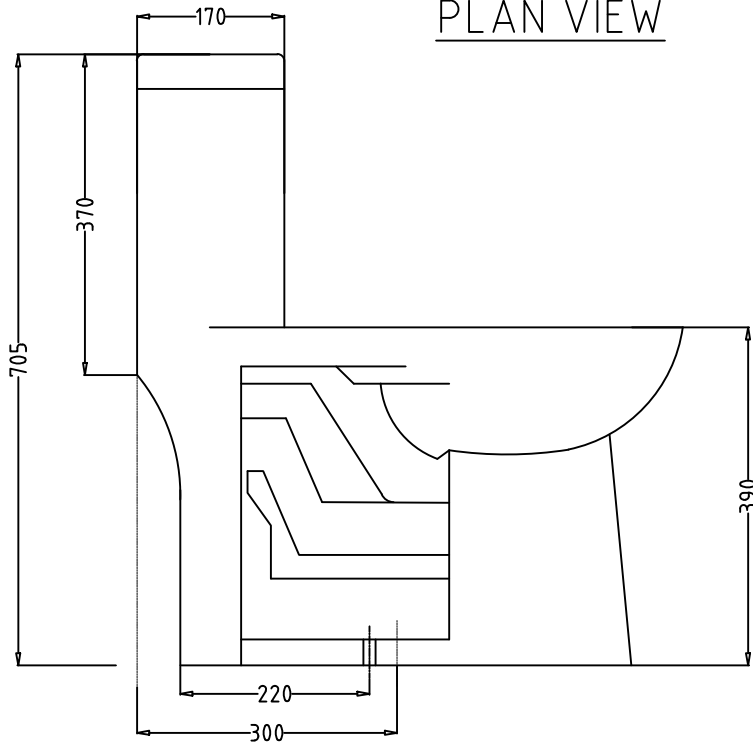

PLAN VIEW

SIDE VIEW

ITEM CODE NO.:92548

**EWC 1 Pc "VEGA" (S-300) - SW**

hindware ITALIAN COLLECTION		HSIL LIMITED BAHADURGARH	
CATALOGUE No. 515422			
ITEM DESCRIPTION:		EWC 1 Pc "VEGA" (S-300) - SW	
DRAWN: ENGINEER QA		DRAWN: UNIT MM	
CHECKED: DGM QA		SCALE : 1:1	
APPROVED: GM QA		DRAWING No.:BTD/IC/001	
DATE: 5.10.2019		REV.No.:	