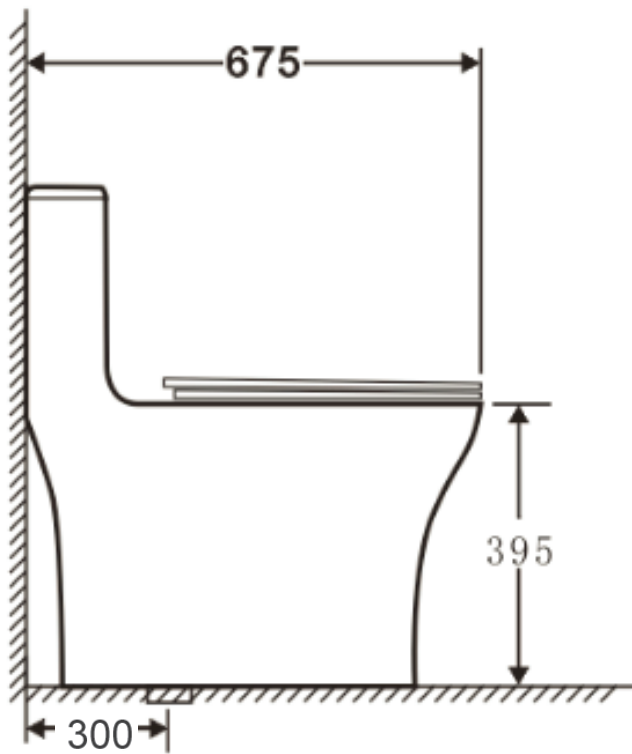

# Cora One Piece S300

All dimensions are in mm

hindware  
ITALIAN COLLECTION

CATALOGUE NO: 92596

PRODUCTS: EWC One Piece Cora (S-300)

SIZE: 67.5 cm X 38 cm X 77 cm