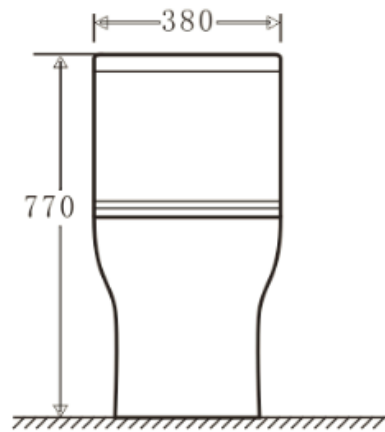

# Cora One Piece S300

All dimensions are in mm

hindware  
ITALIAN COLLECTION

CATALOGUE NO: 92596

PRODUCTS: EWC One Piece Cora (S-300)

SIZE: 67.5 cm X 38 cm X 77 cm