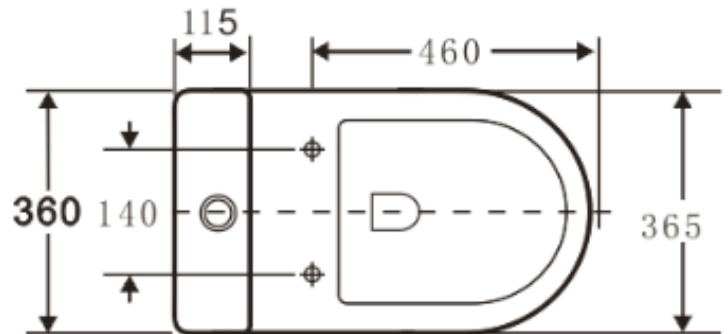

# Cora One Piece S300

All dimensions are in mm

hindware  
ITALIAN COLLECTION

CATALOGUE NO: 92596

PRODUCTS: EWC One Piece Cora (S-300)

SIZE: 67.5 cm X 38 cm X 77 cm