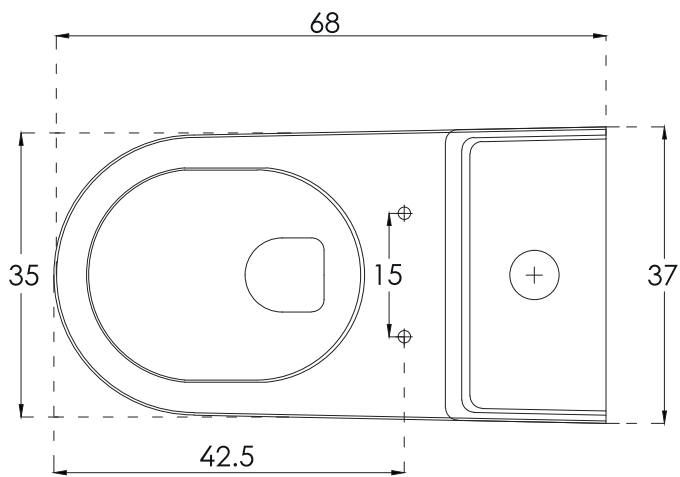

Alpine Rimless_EWC_1PC

All dimensions are in cm

hindware
ITALIAN COLLECTION

CATALOGUE NO: 92556

PRODUCT: EWC One Piece Alpine Rimless

SIZE: 68 cm X 37 cm X 68 cm