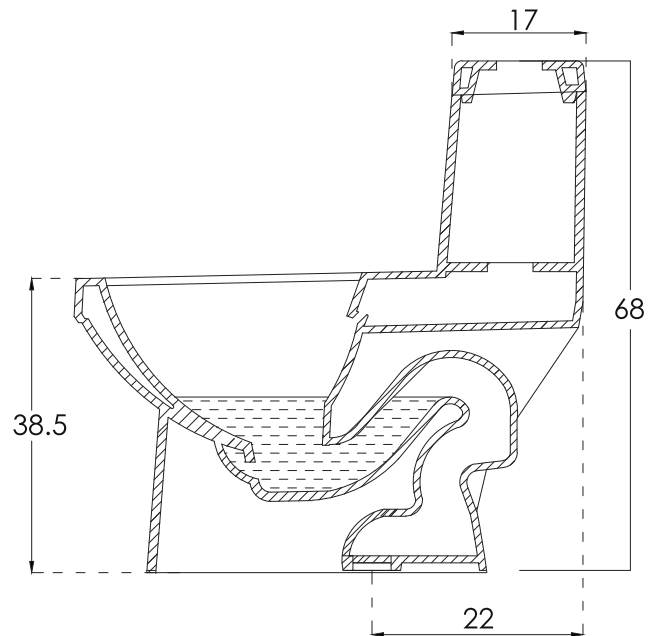

Alpine Rimless_EWC_1PC

All dimensions are in cm

hindware
ITALIAN COLLECTION

CATALOGUE NO: 92556

PRODUCT: EWC One Piece Alpine Rimless

SIZE: 68 cm X 37 cm X 68 cm