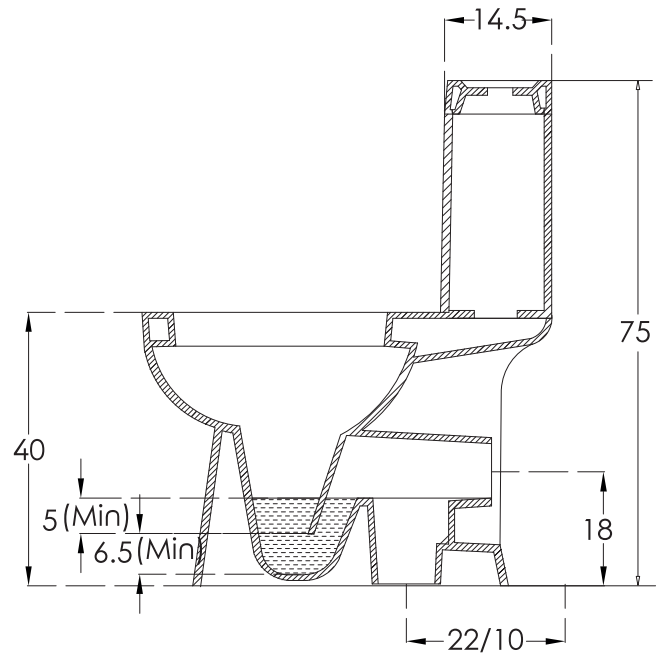

Aspiro_EWC_1PC

hndware

CATALOGUE NO: 20122/20126/20127

PRODUCT: EWC One Piece Aspiro

SIZE: 65 cm X 36 cm X 75 cm