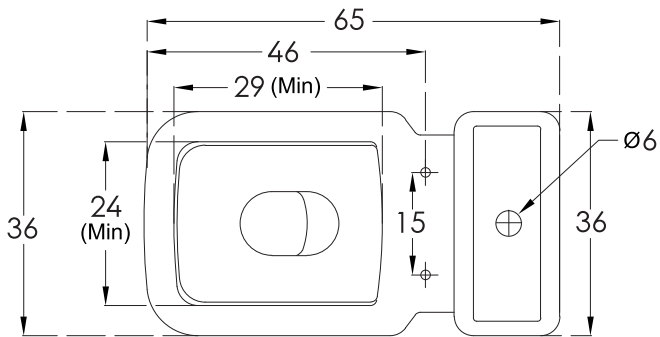

Aspiro_EWC_1PC

hndware

CATALOGUE NO: 20122/20126/20127

PRODUCT: EWC One Piece Aspiro

SIZE: 65 cm X 36 cm X 75 cm