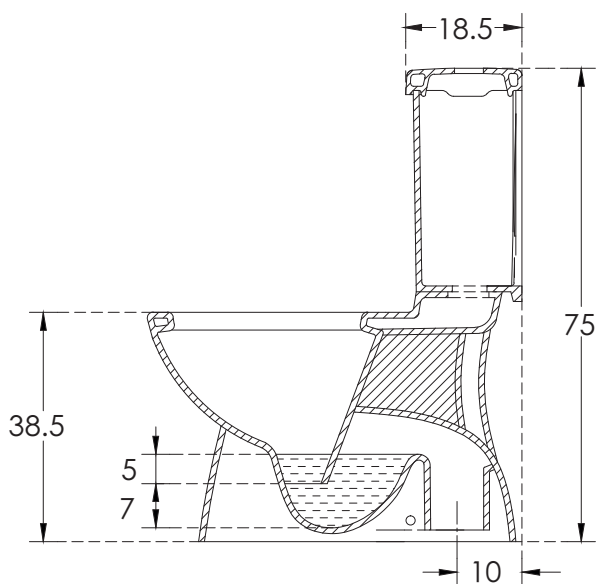

Cedar_EWC_1PC

All dimensions are in cm

hindware
ITALIAN COLLECTION

CATALOGUE NO: 92512

PRODUCT: EWC One Piece Cedar with Jet

SIZE: 67 cm X 35 mm X 75 mm