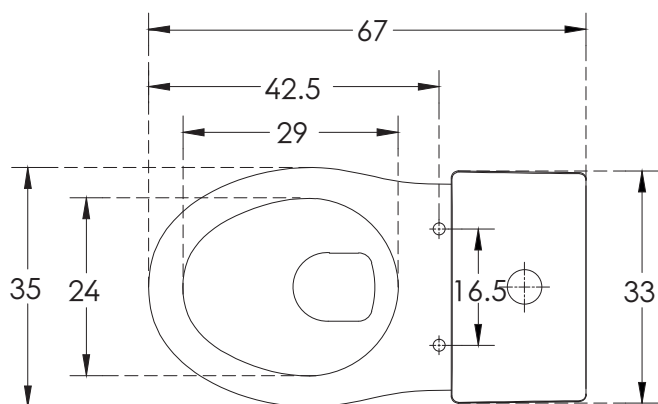

Cedar_EWC_1PC

All dimensions are in cm

hindware
ITALIAN COLLECTION

CATALOGUE NO: 92512

PRODUCT: EWC One Piece Cedar with Jet

SIZE: 67 cm X 35 mm X 75 mm