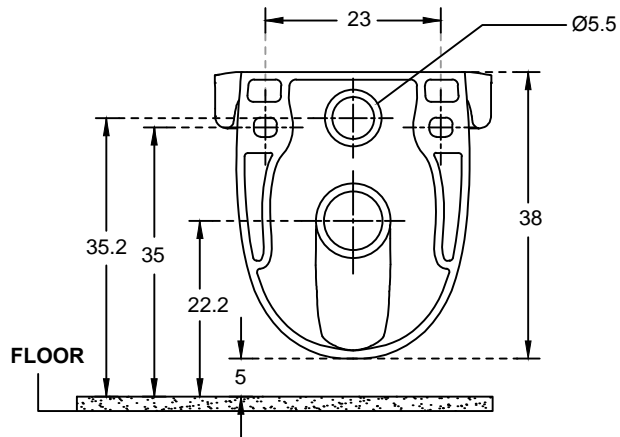

PLAN VIEW

BACK VIEW

hindware

**HSIL LIMITED,
BAHADURGARH**

CATALOGUE No.:	20040
ITEM DESCRIPTION:	EWC WALL MOUNTING CONSTELLATION (50.5x 37 x 38 cm)
DRAWN:	UNIT: CM
CHECKED:	SCALE: 1:10
APPROVED:	DRG. No.: WC/007 REV. No.: 3
DATE: 13.03.2009	