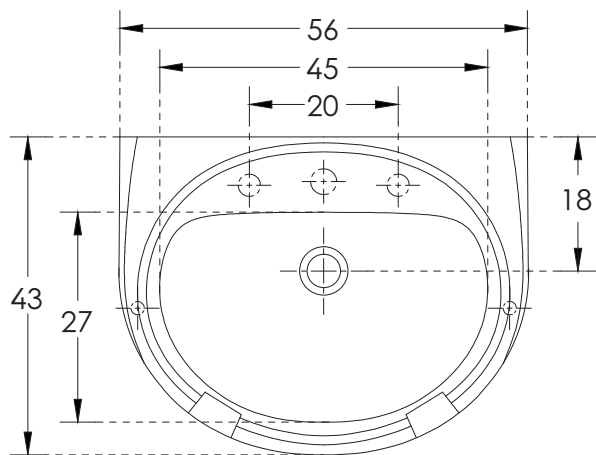

# Constellation\_Full Pedestal Basin

All dimensions are in cm

<b>hindware</b>	
CATALOGUE NO:	10032 WB / 11010 Ped.
PRODUCT:	Full Pedestal Basin
SIZE:	56 cm X 43 cm X 82 cm