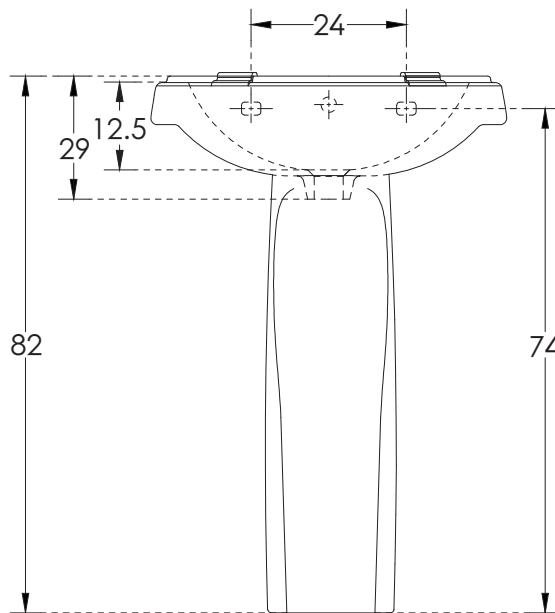

# Constellation\_Full Pedestal Basin

All dimensions are in cm

<b>hindware</b>	
CATALOGUE NO:	10032 WB / 11010 Ped.
PRODUCT:	Full Pedestal Basin
SIZE:	56 cm X 43 cm X 82 cm