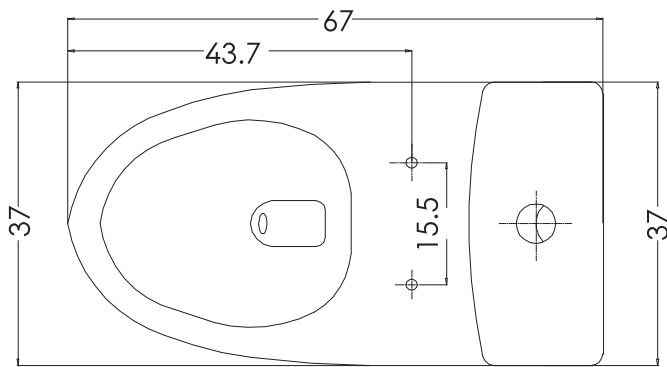

Dome_EWC_1PC

All dimensions are in cm

hindware
ITALIAN COLLECTION

CATALOGUE NO: 92545/92546/92575

PRODUCT: EWC One Piece Dome

SIZE: 67 cm X 37 cm X 75 cm