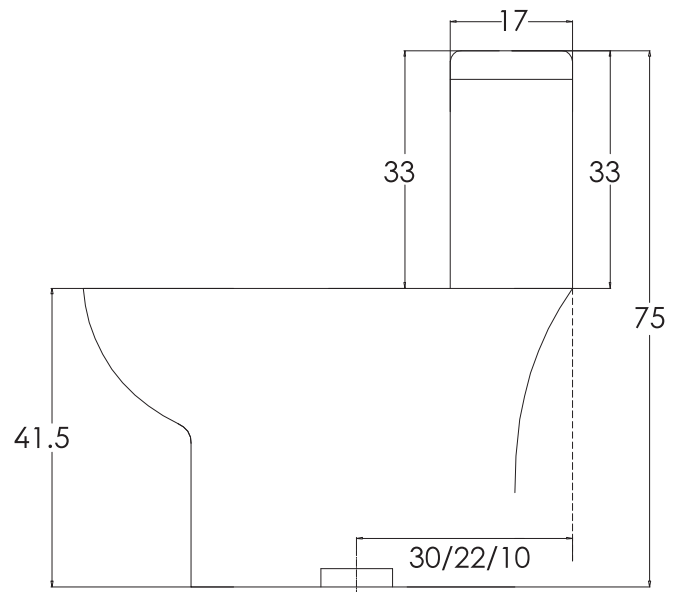

Dome_EWC_1PC

All dimensions are in cm

hindware
ITALIAN COLLECTION

CATALOGUE NO: 92545/92546/92575

PRODUCT: EWC One Piece Dome

SIZE: 67 cm X 37 cm X 75 cm