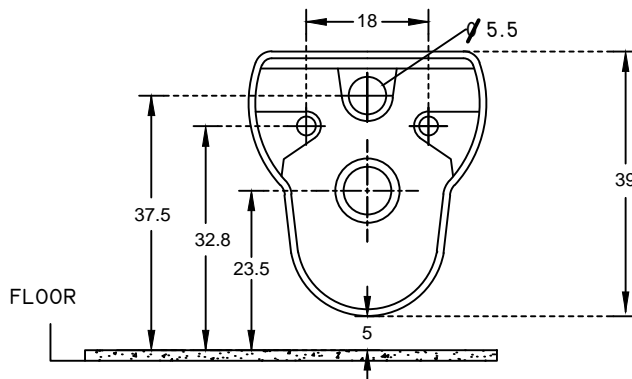

PLAN VIEW

BACK VIEW

hindware <small>ART</small>		HSIL LIMITED, BAHADURGARH	
CATALOGUE No.: 20080		ITEM DESCRIPTION: EWC WALL MOUNTING DOVE (56 x 35 X 39 cm)	
DRN.		UNIT: CM	
CHKD.		SCALE: 1:10	
APPD. :		DRG. No. : WC/129	
DATE: 27.02.2010		Rev. No. 0	