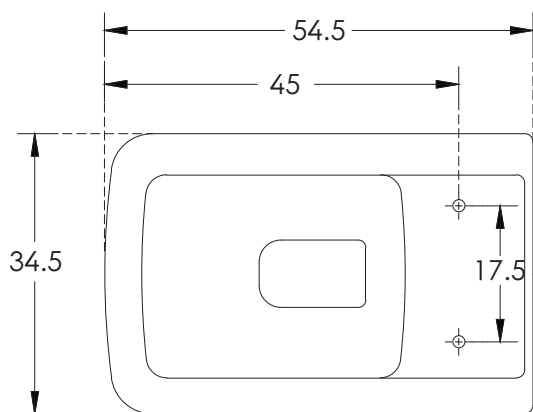

# Enigma Jet\_EWC\_WM

All dimensions are in cm

hindware  
ITALIAN COLLECTION

CATALOGUE NO: 92501

PRODUCT: EWC WM Enigma with Jet

SIZE: 54.5 cm X 34.5 cm X 36 cm