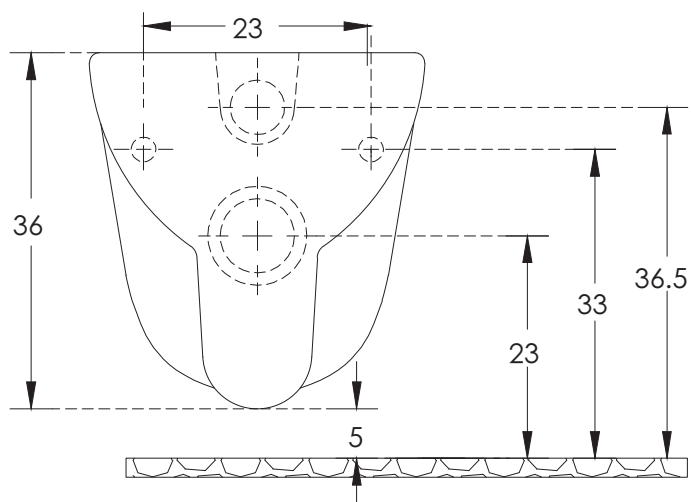

# Enigma Jet\_EWC\_WM

All dimensions are in cm

hindware  
ITALIAN COLLECTION

CATALOGUE NO: 92501

PRODUCT: EWC WM Enigma with Jet

SIZE: 54.5 cm X 34.5 cm X 36 cm