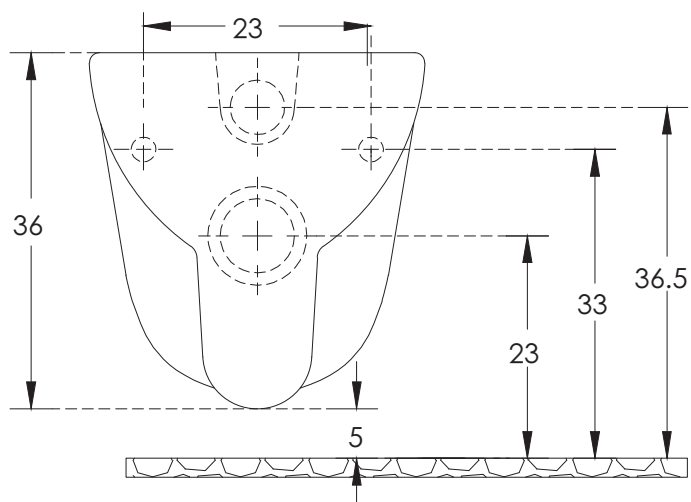

Enigma Rimless_EWC_WM

All dimensions are in cm

hindware
ITALIAN COLLECTION

CATALOGUE NO: 92531

PRODUCT: EWC WM Enigma Rimless

SIZE: 54.5 cm X 34.5 cm X 36 cm