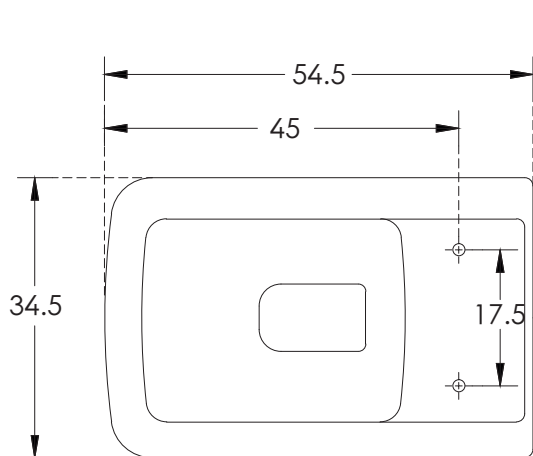

Enigma Rimless_EWC_WM

All dimensions are in cm

hindware
ITALIAN COLLECTION

CATALOGUE NO: 92531

PRODUCT: EWC WM Enigma Rimless

SIZE: 54.5 cm X 34.5 cm X 36 cm