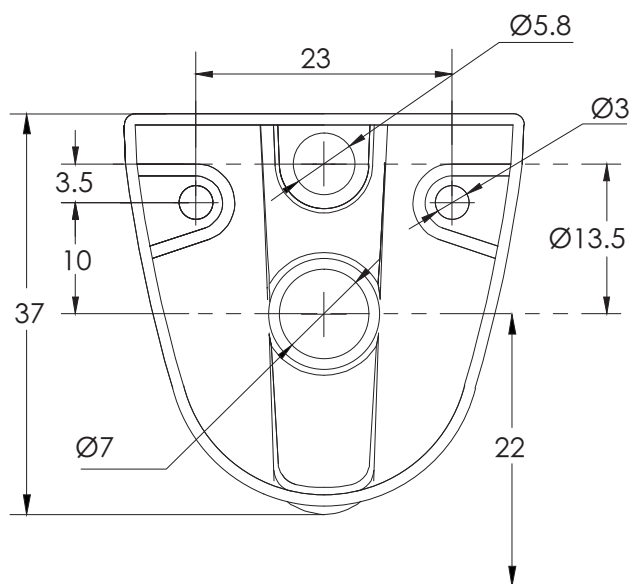

Enigma Slim_EWC_WM

hindware
ITALIAN COLLECTION

CATALOGUE NO: 92502

PRODUCT: EWC WM Enigma Slim

SIZE: 49 cm X 36 cm X 37 cm