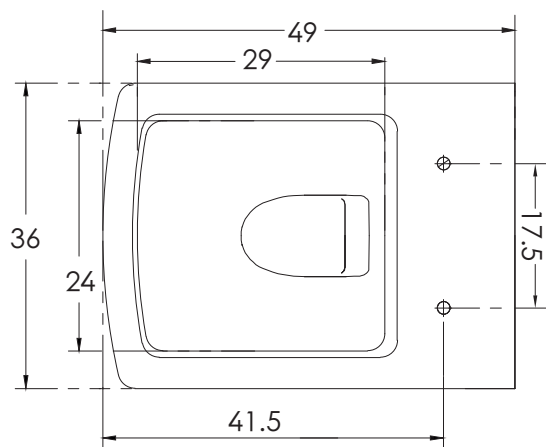

Enigma Slim_EWC_WM

hindware
ITALIAN COLLECTION

CATALOGUE NO: 92502

PRODUCT: EWC WM Enigma Slim

SIZE: 49 cm X 36 cm X 37 cm