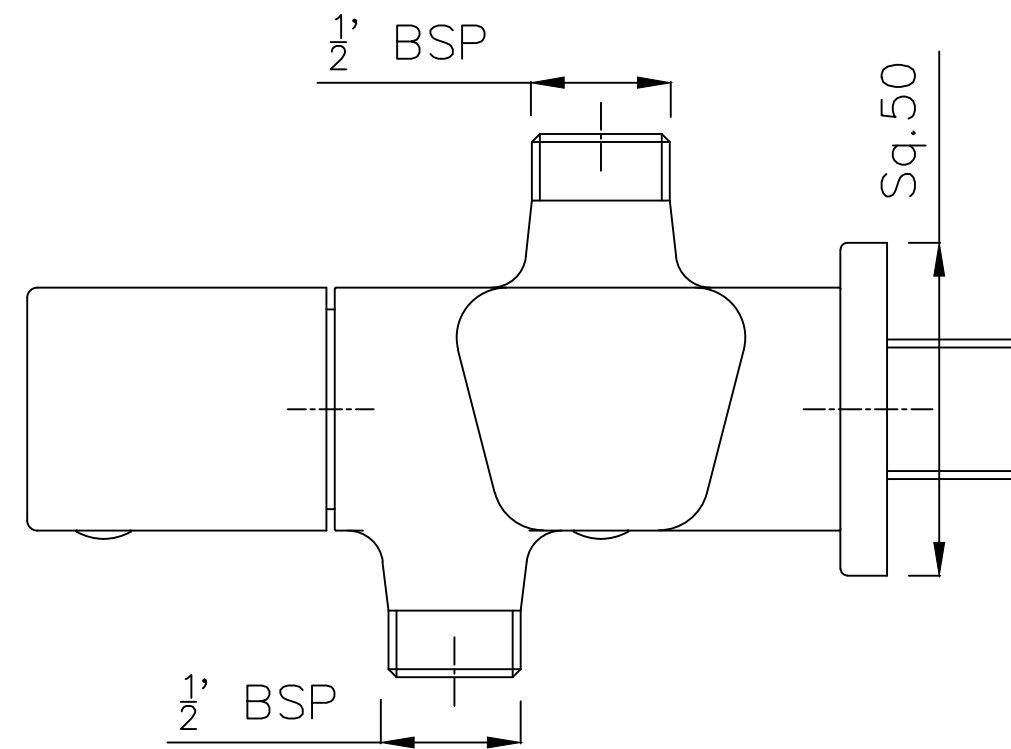

PART DESCRIPTION : Angle Cock 2 Way With Wall flange

CAT. CODE : F530006CP

RSC/LD12020