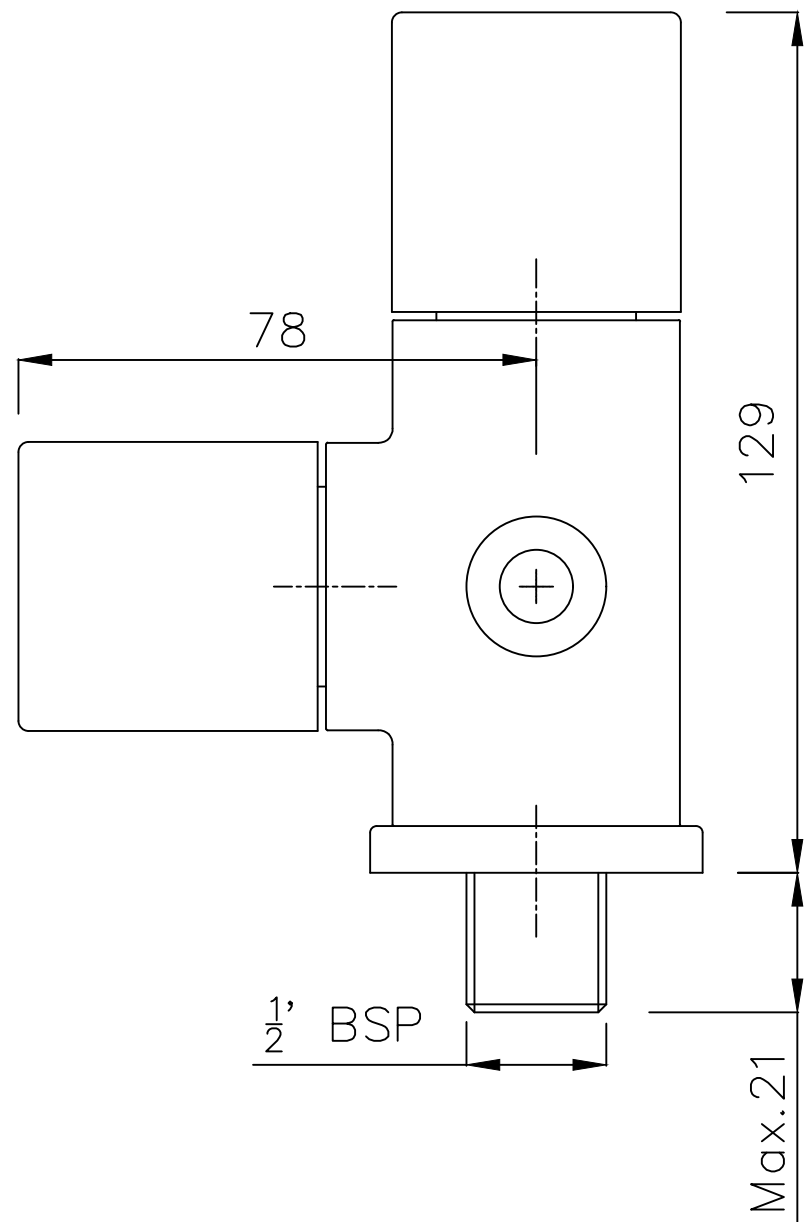

PART DESCRIPTION : Angle Cock 2 Way With Wall flange

CAT. CODE : F530006CP

RSC/LD12020