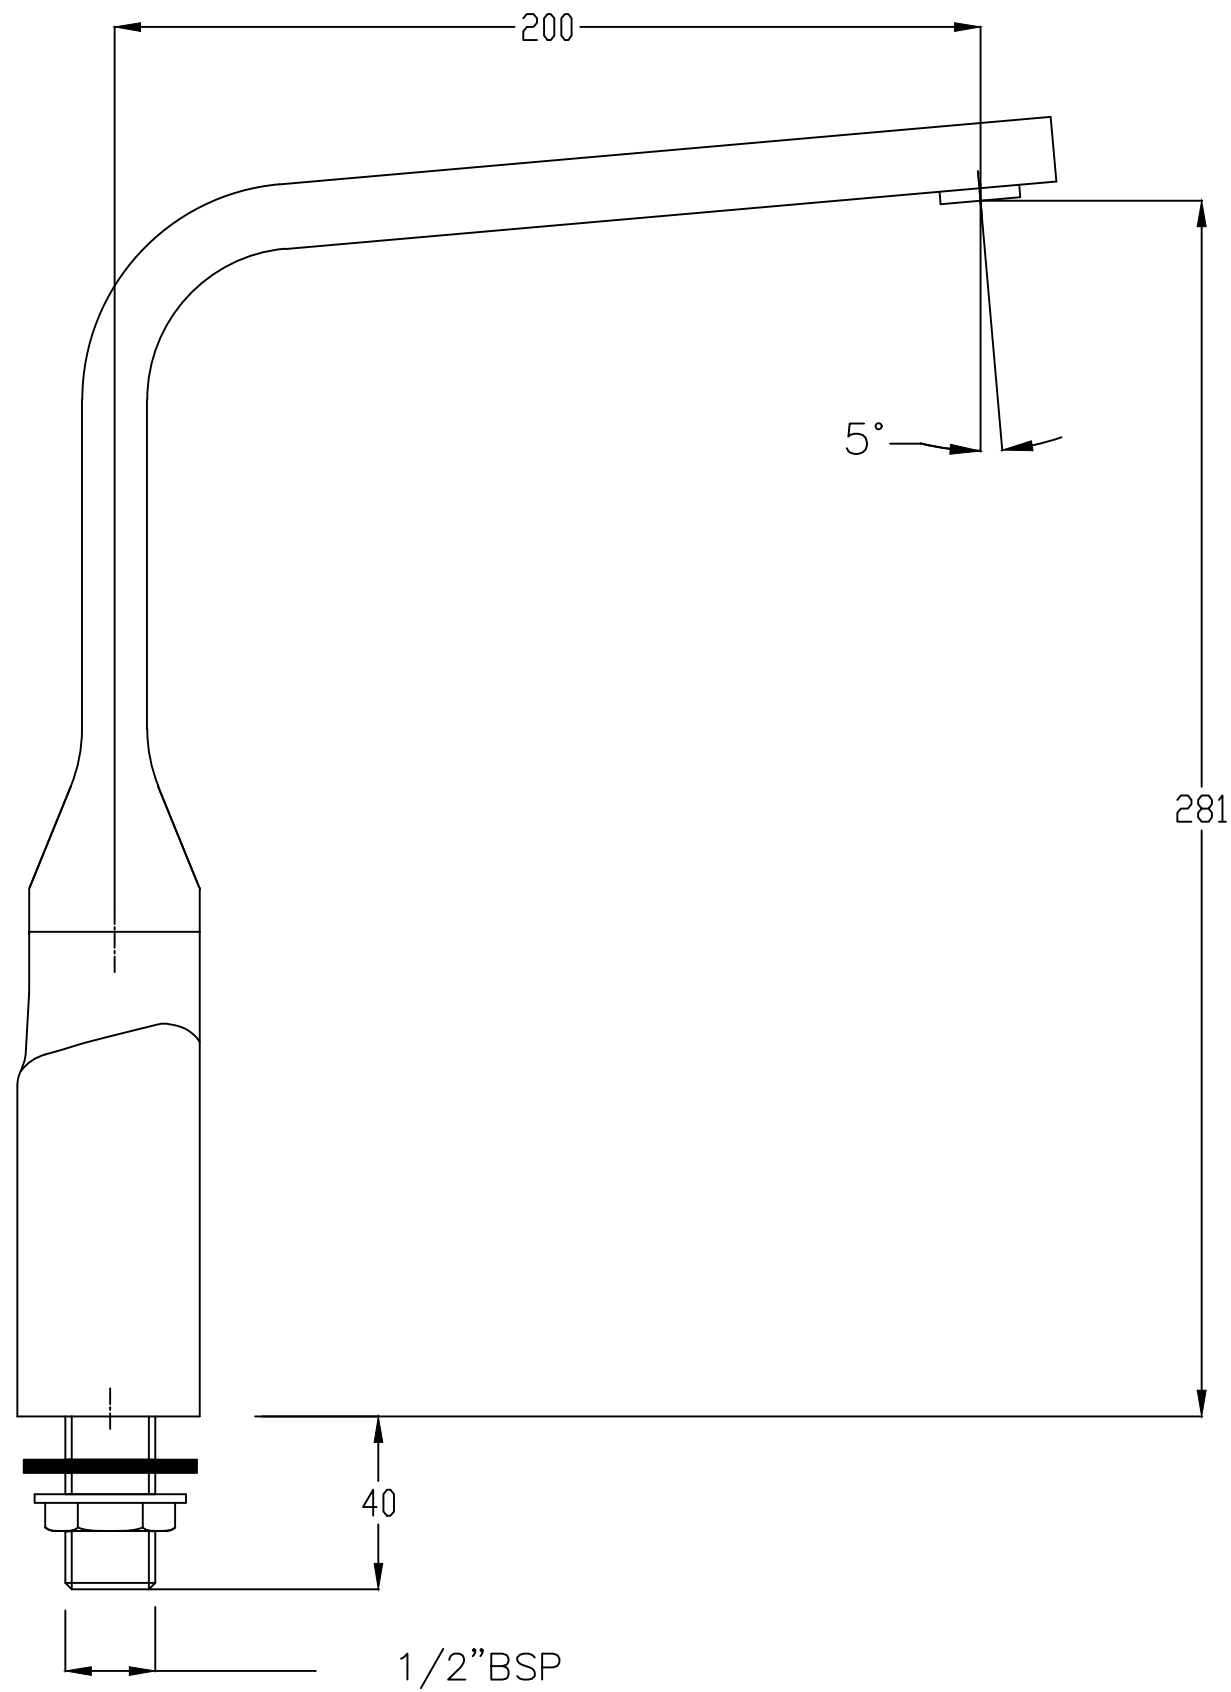

PART DESCRIPTION - SINK COCK WITH SWIVEL SPOUT (TABLE MOUNT)

CAT NO : F530034CP

RSC/LD12020