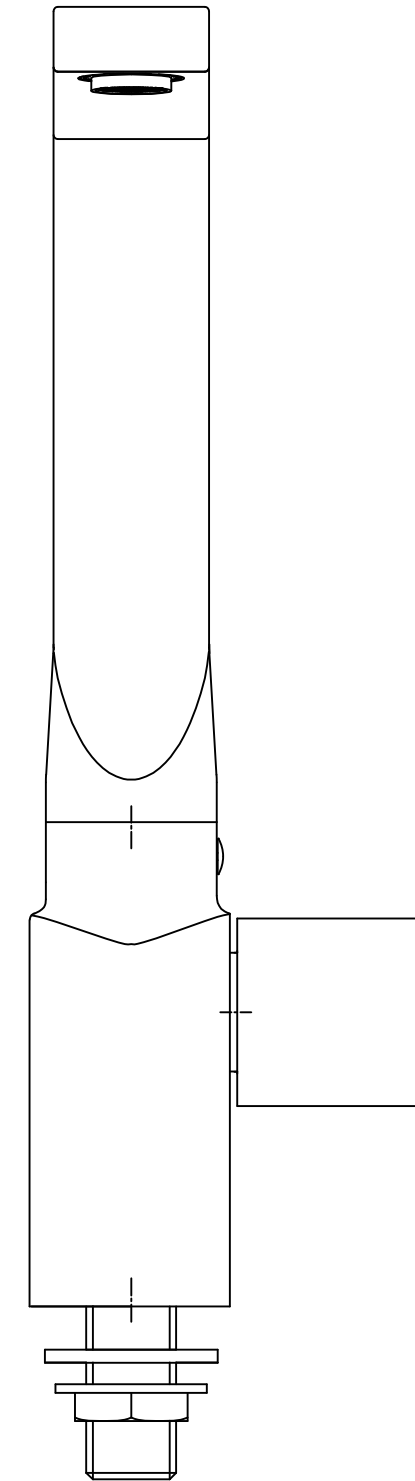

PART DESCRIPTION - SINK COCK WITH SWIVEL SPOUT (TABLE MOUNT)

CAT NO : F530034CP

RSC/LD12020