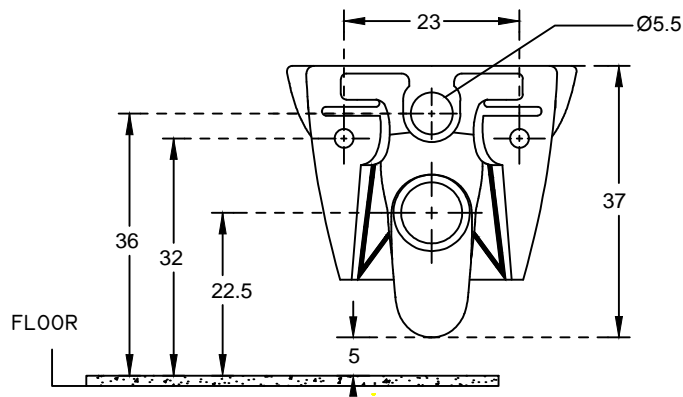

PLAN VIEW

BACK VIEW

hardware
ART

**HSIL LIMITED,
BAHADURGARH**

CATALOGUE No.: 20069

ITEM DESCRIPTION: EWC WALL MOUNTING LARA
(53.5 x 38 X 37 cm)

DRAWN:	UNIT: CM
CHECKED:	SCALE: 1:10
APPROVED:	DRG. No.: WC/049 Rev. No.: 2
DATE: 14.04.2011	