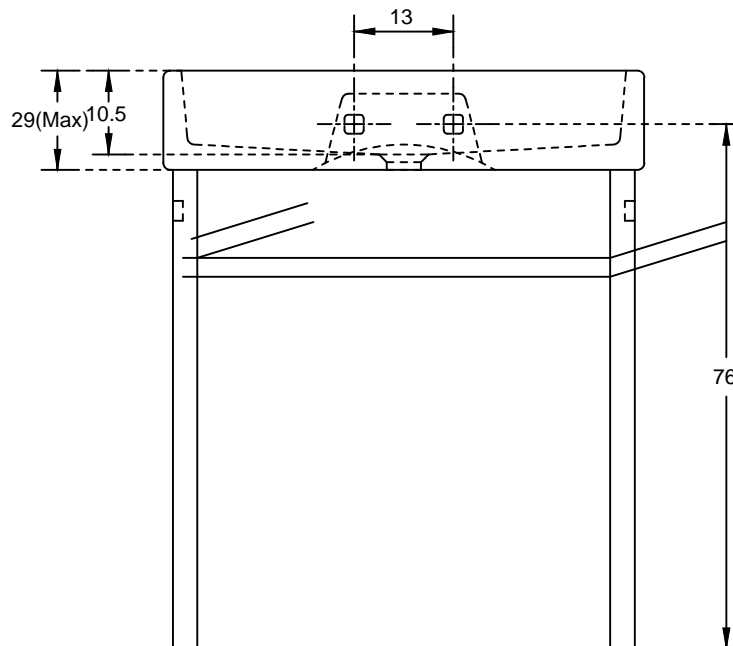

PLAN VIEW

FRONT ELEVATION

hindware
ART

**HSIL LIMITED,
BAHADURGARH**

CATALOGUE No.: 10079
ITEM DESCRIPTION: WASH BASIN MAGNA (63 X 50 CM)
(WITH STAND)

DRAWN: UNIT: CM
CHECKED: SCALE: 1:10

APPROVED: DRG. No. WB/077
Rev. No. : 2