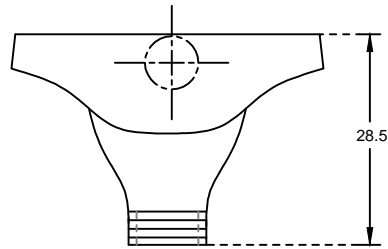

PLAN VIEW

FRONT ELEVATION

hindware		HSIL LIMITED, BAHADURGARH	
CATALOGUE No.: 20004		ITEM DESCRIPTION: DRISSA PAN (53 X 41 X 28.5 CM)	
DRAWN:		UNIT: CM	
CHECKED:		SCALE: 1:10	
APPROVED:		DRG. No.: PAN/004	
DATE: 29.11.2008		REV. No.: 1	