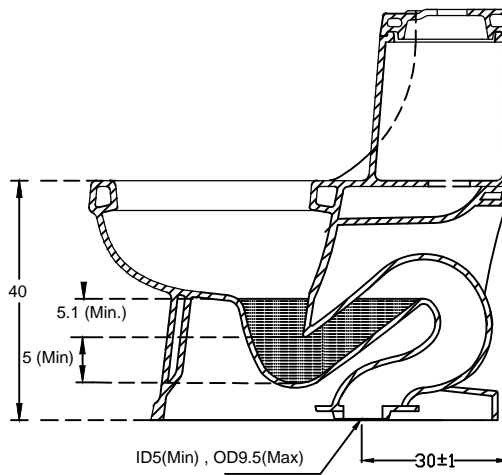

SECTIONAL VIEW

MATERIAL - CERAMIC VITREOUS CHINA

hindware ITALIAN COLLECTION		HSIL LIMITED, BAHADURGARH	
CATALOGUE No.: 92038 ITEM DESCRIPTION: ONE PIECE CLOSET OLIVIA 'S' 30cm (70 X 37 X 66)			
DRAWN:		UNIT: CM	
CHECKED:		SCALE: 1:10	
APPROVED:		DRG. No.: WC/081/S30	
DATE: 25.08.15		REV. No.: 1