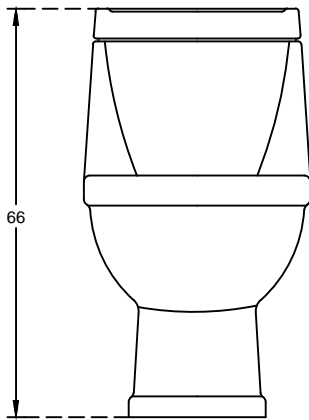

FRONT ELEVATION