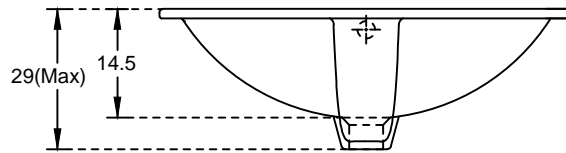

PLAN VIEW

FRONT ELEVATION

<b>hindware</b>		<b>HSIL LIMITED, BAHADURGARH</b>
CATALOGUE No.: 10017		
ITEM DESCRIPTION: OVAL (56 x 41 CM)		
DRAWN:		UNIT: CM
CHECKED:		SCALE: 1:10
APPROVED:		DRG. No.: WB/016 REV. No. 1
DATE: 18.03.2009		