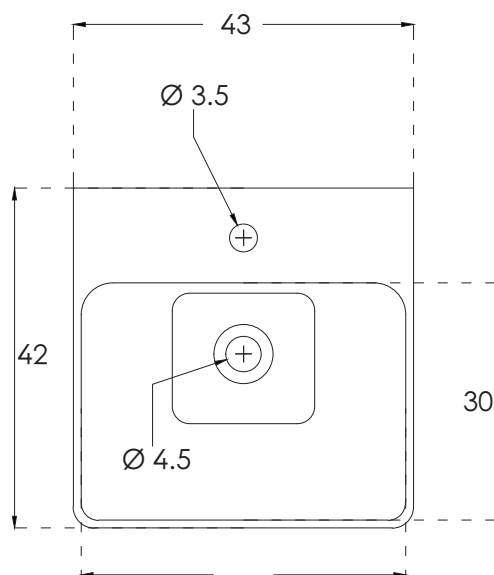

Quadra_Over the Counter Basin

All dimensions are in cm

hindware
ITALIAN COLLECTION

CATALOGUE NO: 91084

PRODUCT: Over The Counter Basin

SIZE: 43 cm X 42 cm X 15 cm