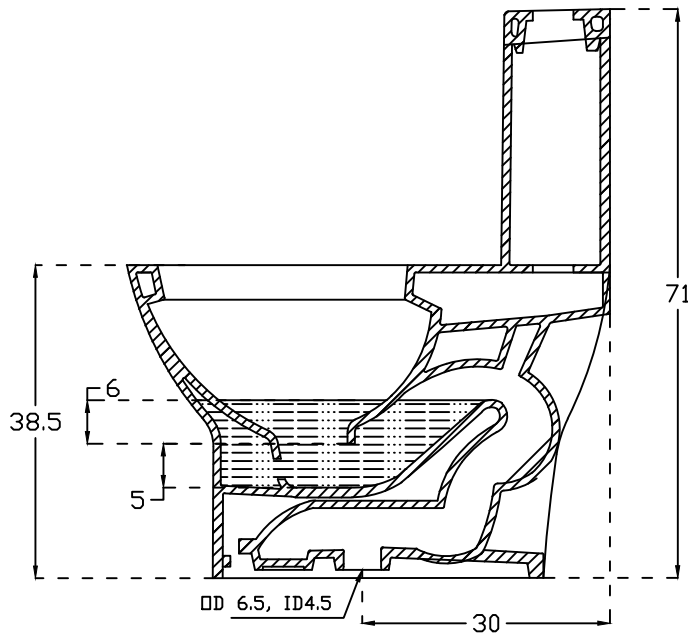

PLAN VIEW

SECTIONAL VIEW

hindware ITALIAN COLLECTION		HSIL LIMITED, BAHADURGARH	
CATALOGUE NO: 92088 ITEM DESCRIPTION: ONE PIECE RENE (59X36X71CM)			
DRAWN:		UNIT:CM	
CHECKED:		SCALE:1:10	
APPROVED		DRAWING:ND:WC/153	
DATE:06.08.12		REV:ND:0	