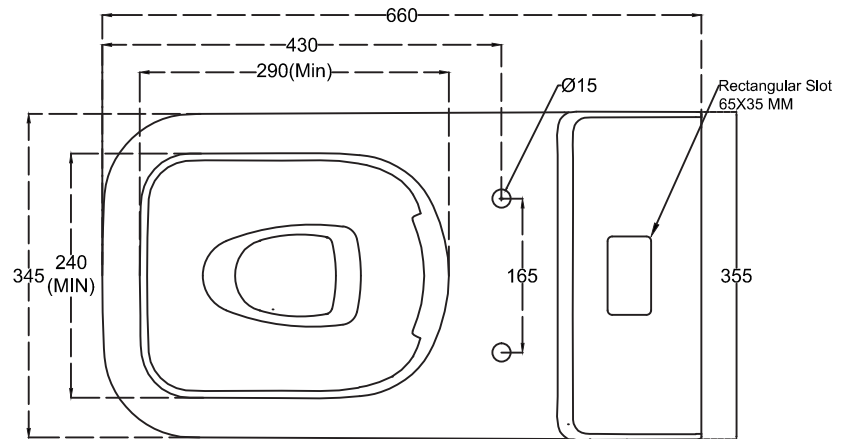

Starc_EWC_1PC

PLAN VIEW

FRONT ELEVATION

SECTIONAL VIEW

hindware
ITALIAN COLLECTION

CATALOGUE NO: 92611

PRODUCT: EWC One Piece Starc

SIZE: 660 mm X 355 mm X 735 mm