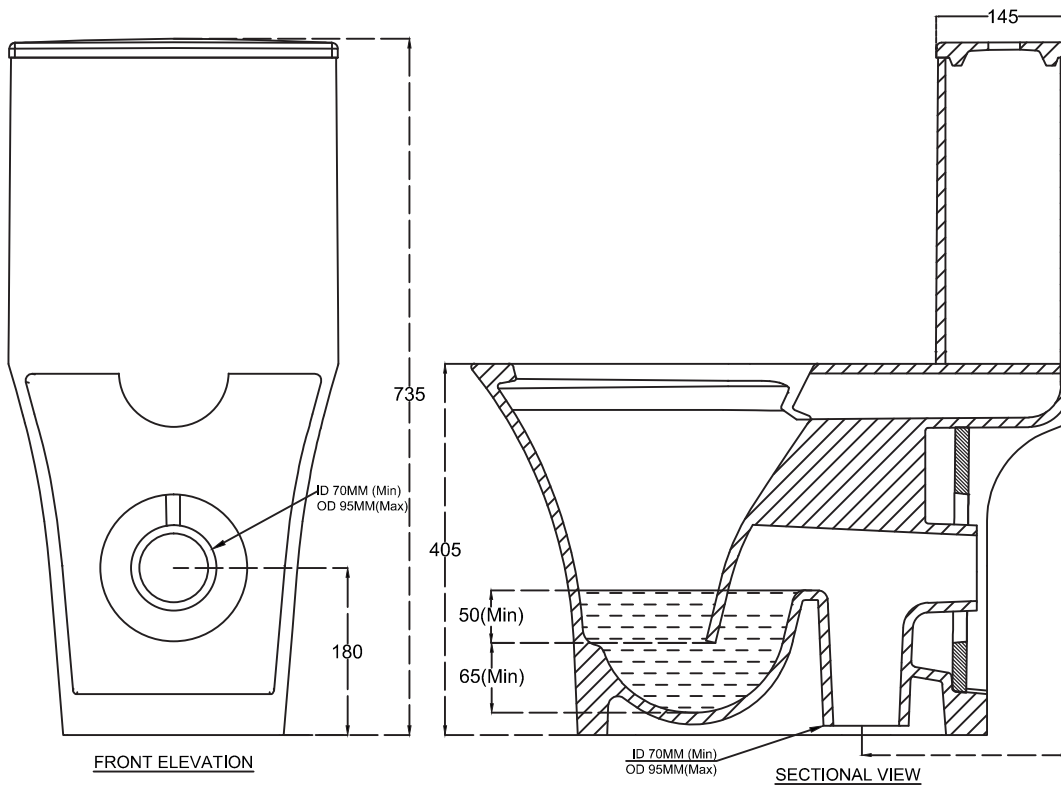

Starc_EWC_1PC

PLAN VIEW

FRONT ELEVATION

SECTIONAL VIEW

hindware
ITALIAN COLLECTION

CATALOGUE NO: 92611

PRODUCT: EWC One Piece Starc

SIZE: 660 mm X 355 mm X 735 mm